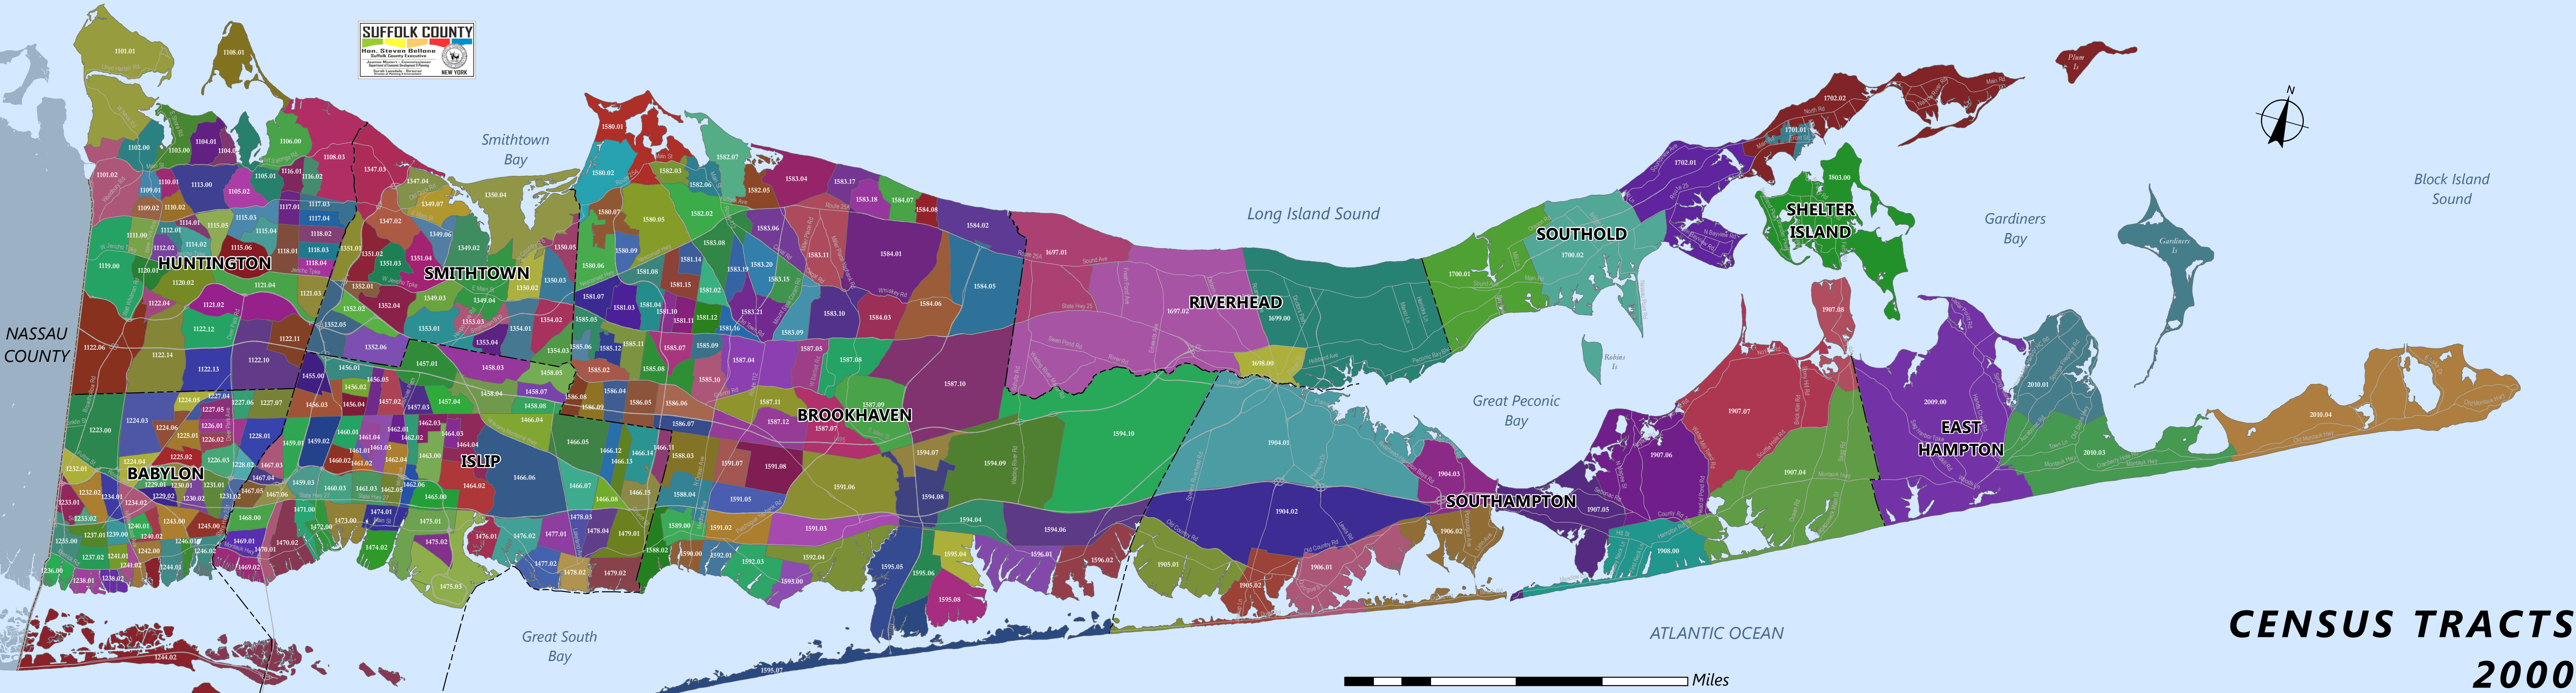

# SUFFOLK COUNTY, NEW YORK

## CENSUS TRACTS 2000

Revised: August 2, 2013 - CD-13-05

Source: Suffolk County Department of Economic Development & Planning, Division of Planning & Environment; US Census Bureau; NYS Office of Information Technology Services.

Map is subject to revision. This map is not to be used for surveying, conveyance of land, or other precise purposes.