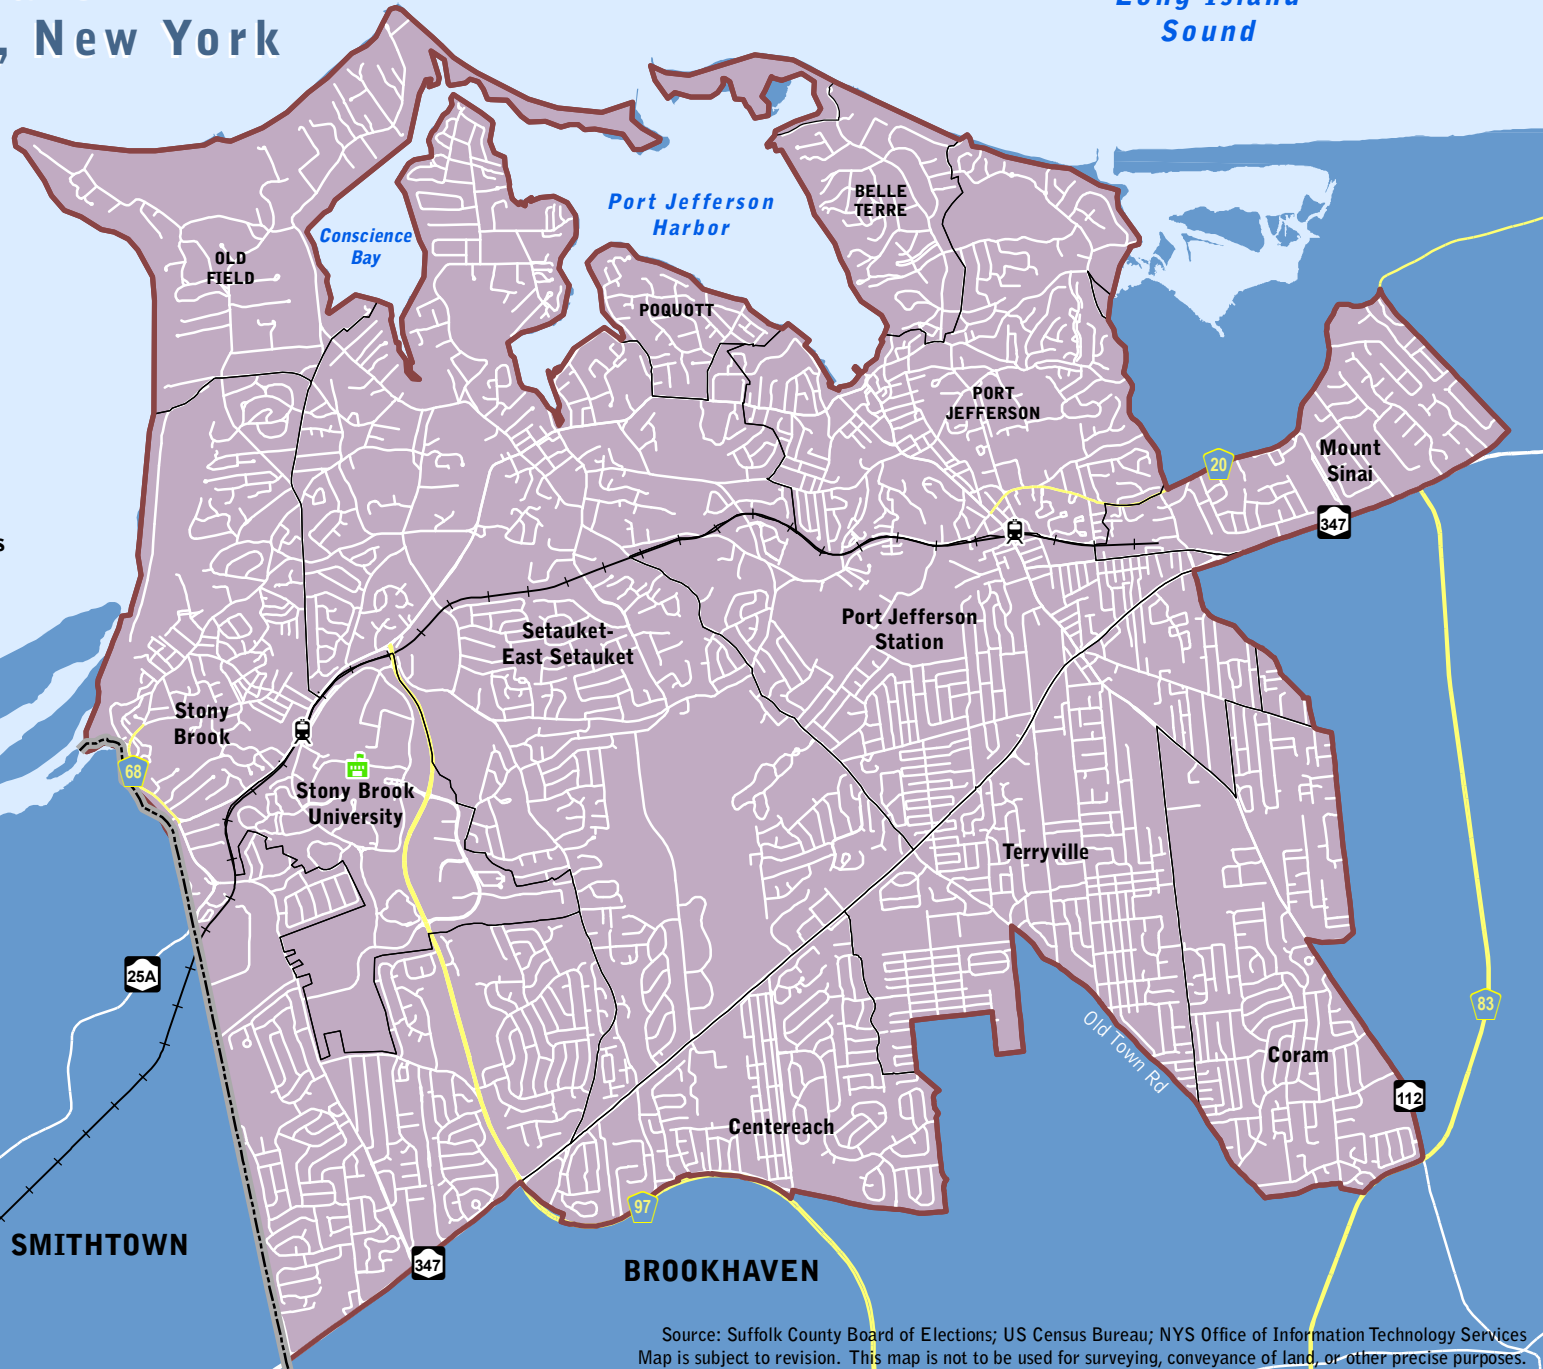

SUFFOLK COUNTY LEGISLATIVE DISTRICT 5

Town of Brookhaven
Suffolk County, New York

Long Island
Sound

Smithtown
Bay

Locator

SMITHTOWN

BROOKHAVEN

Source: Suffolk County Board of Elections; US Census Bureau; NYS Office of Information Technology Services
Map is subject to revision. This map is not to be used for surveying, conveyance of land, or other precise purposes.