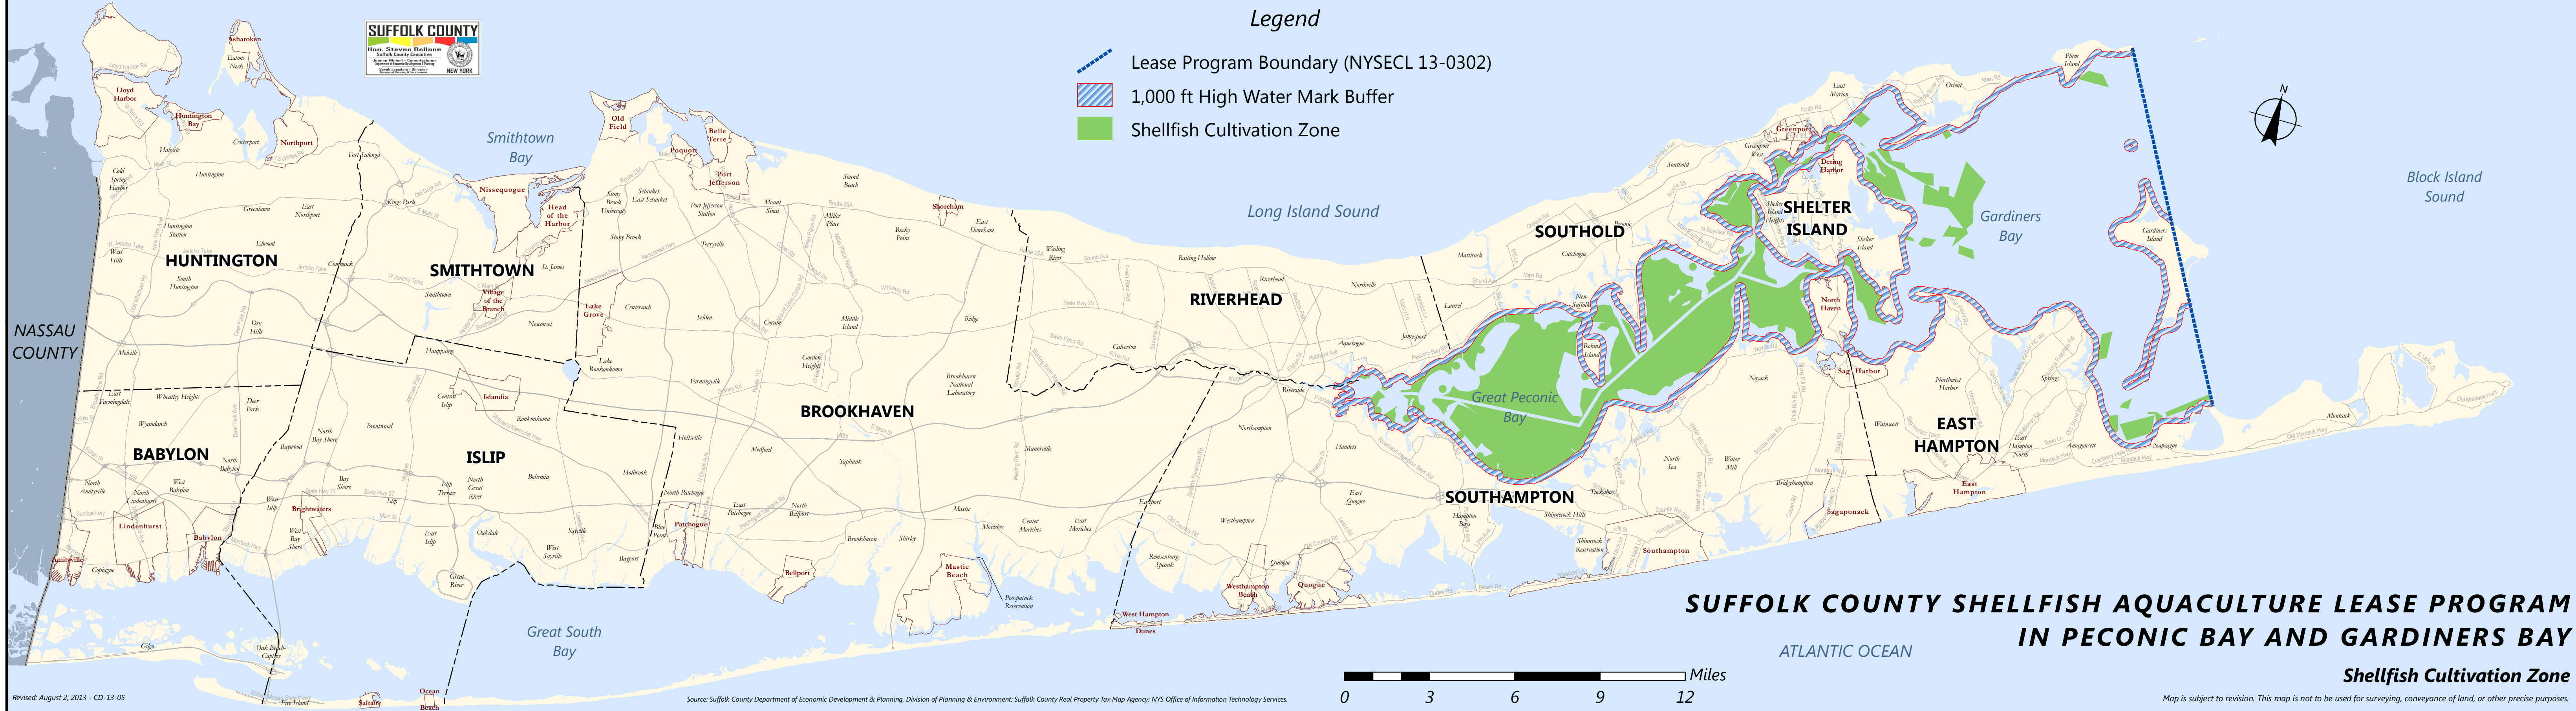

SUFFOLK COUNTY, NEW YORK

Legend

-  Lease Program Boundary (NYSECL 13-0302)
-  1,000 ft High Water Mark Buffer
-  Shellfish Cultivation Zone

SUFFOLK COUNTY SHELLFISH AQUACULTURE LEASE PROGRAM IN PECONIC BAY AND GARDINERS BAY

Shellfish Cultivation Zone