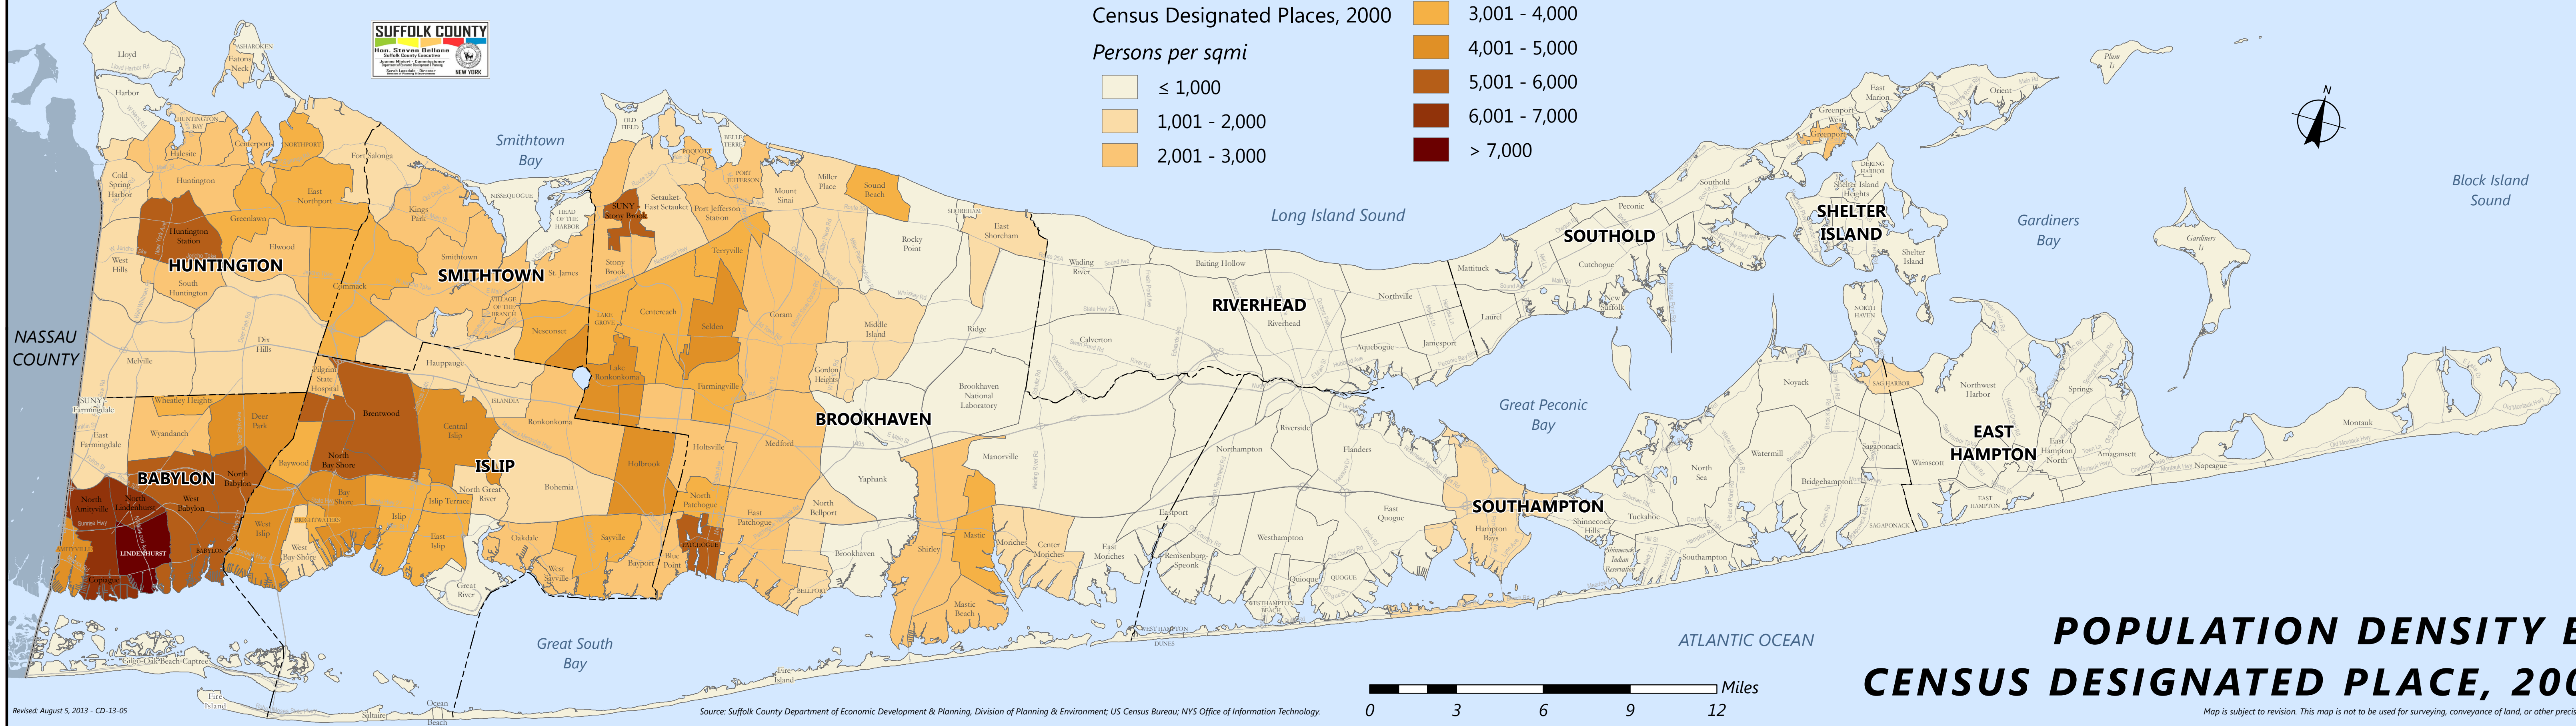

SUFFOLK COUNTY, NEW YORK

Legend

Census Designated Places, 2000

Persons per sqmi

≤ 1,000

1,001 - 2,000

2,001 - 3,000

3,001 - 4,000

4,001 - 5,000

5,001 - 6,000

6,001 - 7,000

> 7,000

POPULATION DENSITY BY CENSUS DESIGNATED PLACE, 2000

Revised: August 5, 2013 - CD-13-05

Source: Suffolk County Department of Economic Development & Planning, Division of Planning & Environment; US Census Bureau; NYS Office of Information Technology.

Map is subject to revision. This map is not to be used for surveying, conveyance of land, or other precise purposes.