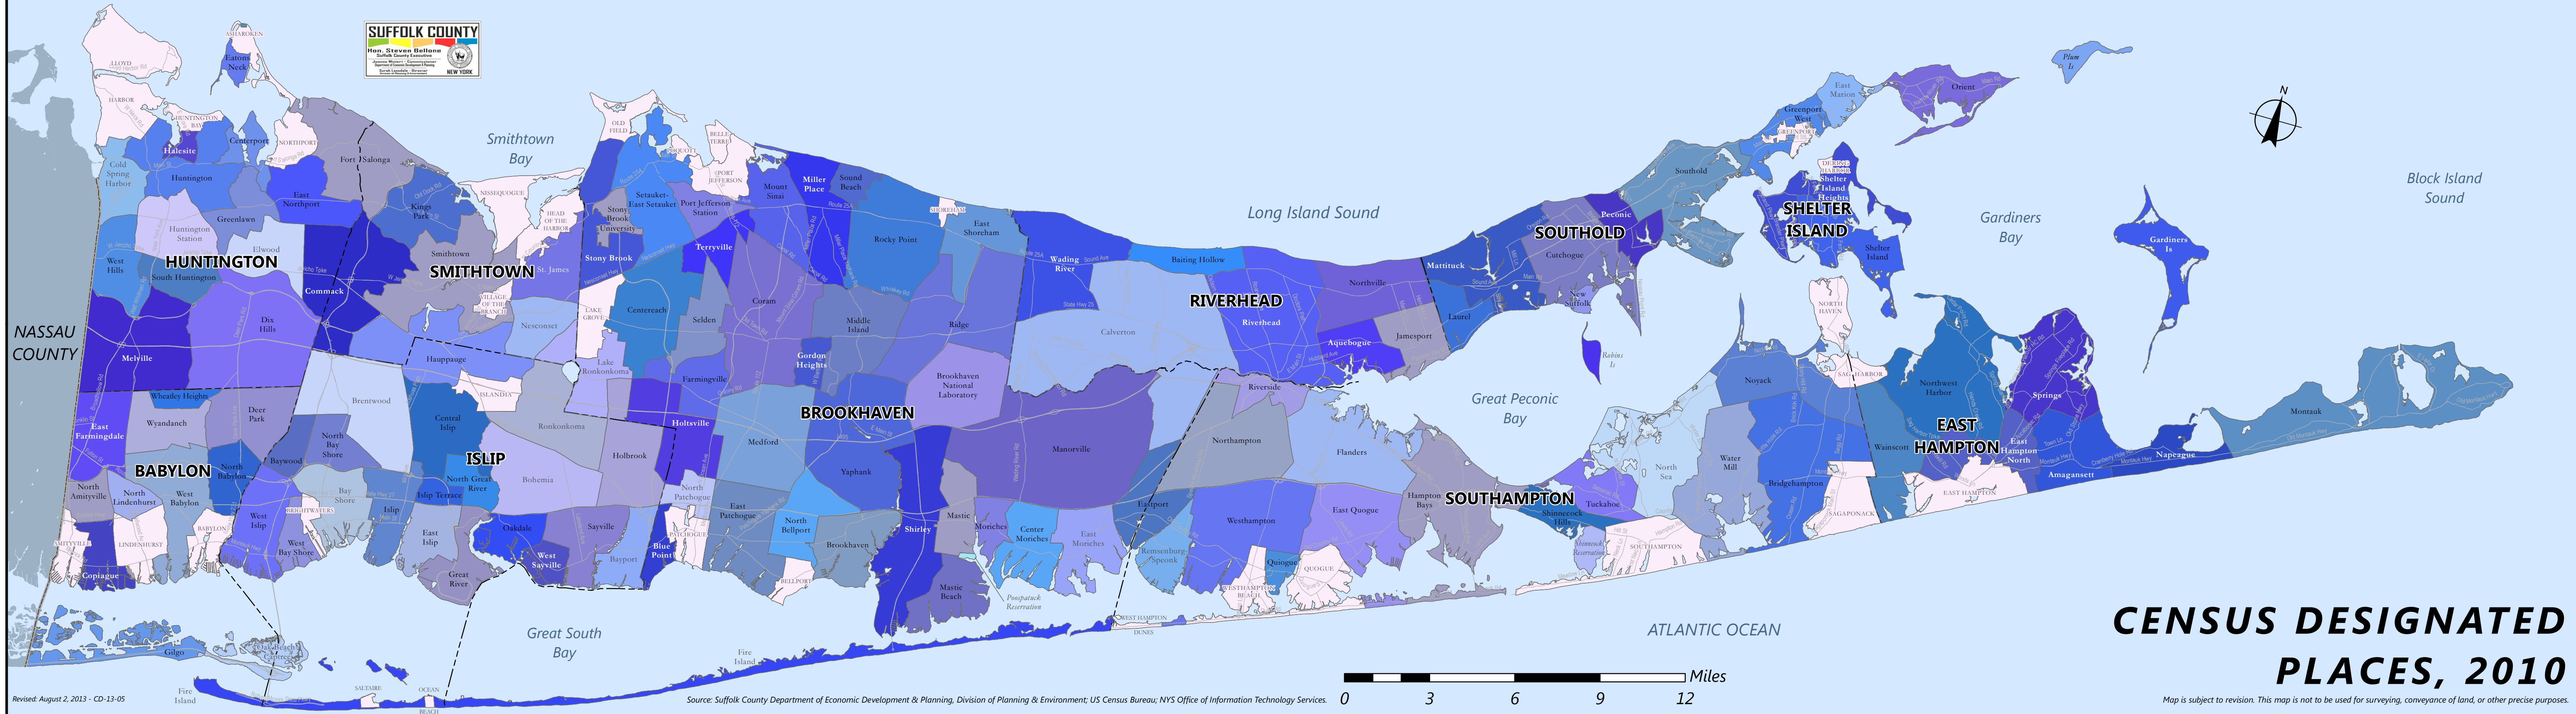

SUFFOLK COUNTY, NEW YORK

NASSAU COUNTY

CENSUS DESIGNATED PLACES, 2010

Revised: August 2, 2013 - CD-13-05

Source: Suffolk County Department of Economic Development & Planning, Division of Planning & Environment; US Census Bureau; NYS Office of Information Technology Services.

Map is subject to revision. This map is not to be used for surveying, conveyance of land, or other precise purposes.