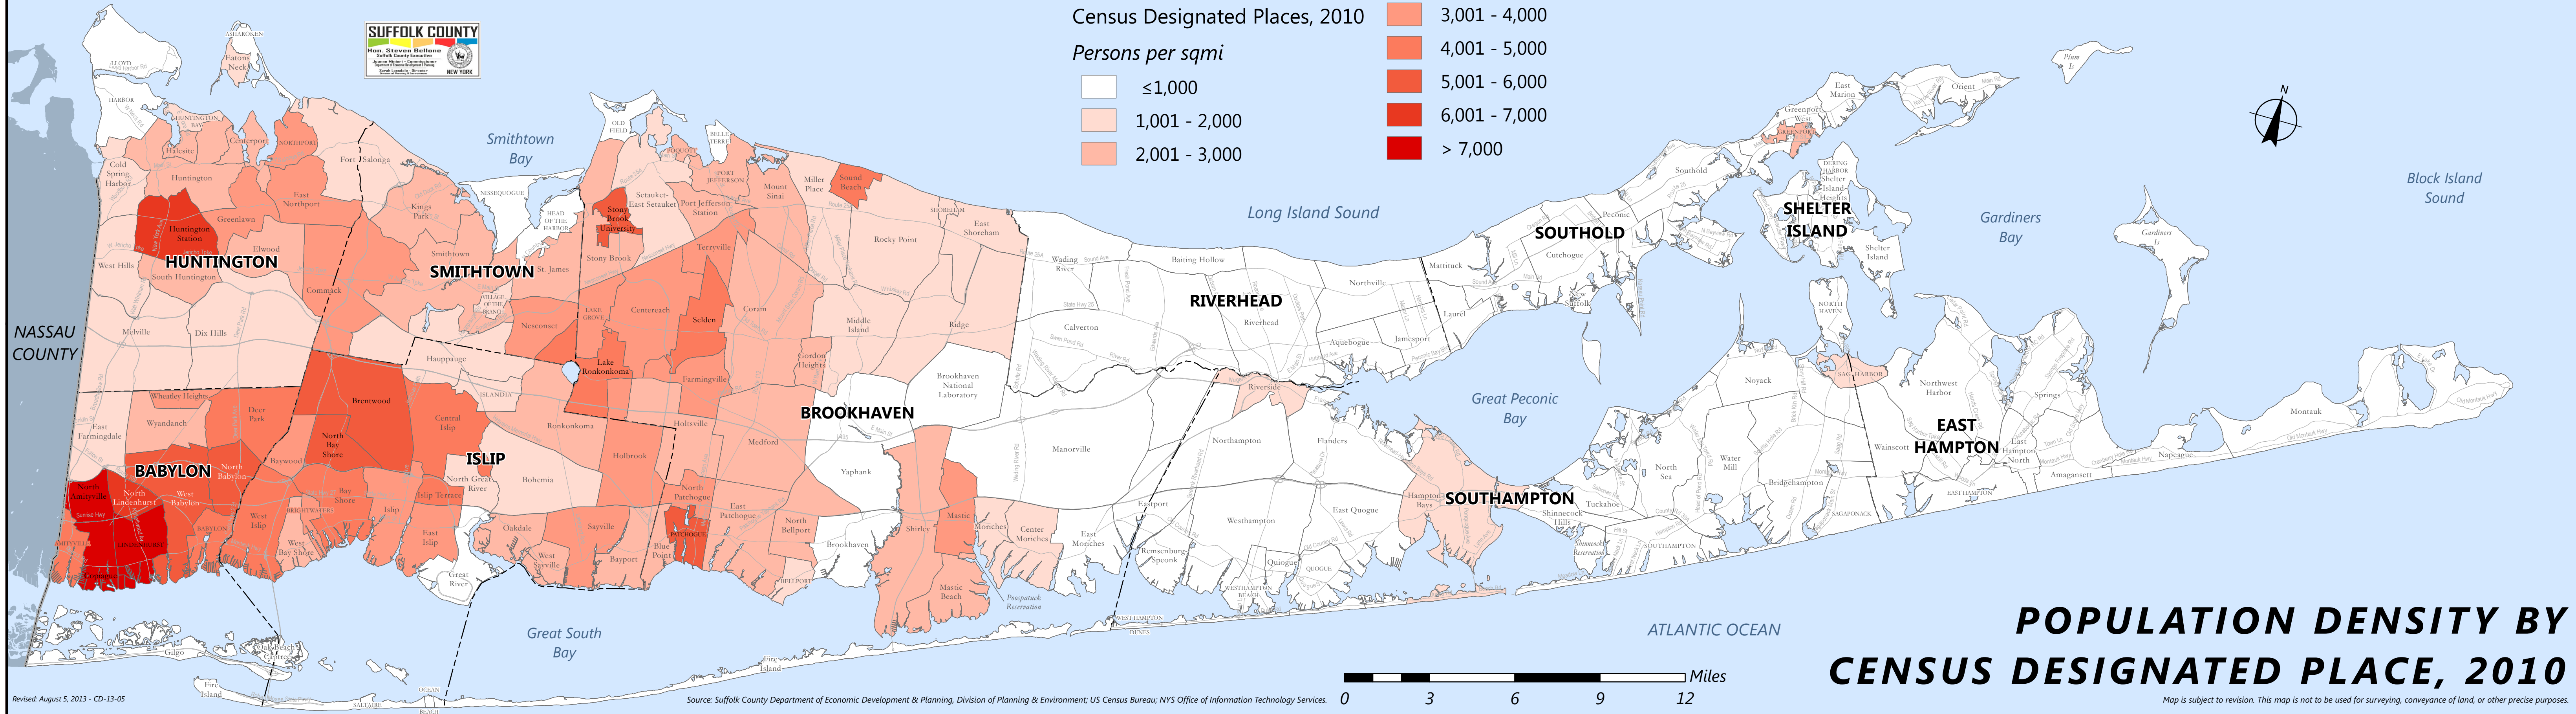

## Legend

Census Designated Places, 2010

Persons per sqmi

≤1,000

1,001 - 2,000

2,001 - 3,000

3,001 - 4,000

4,001 - 5,000

5,001 - 6,000

6,001 - 7,000

> 7,000

Map is subject to revision. This map is not to be used for surveying, conveyance of land, or other precise purposes.