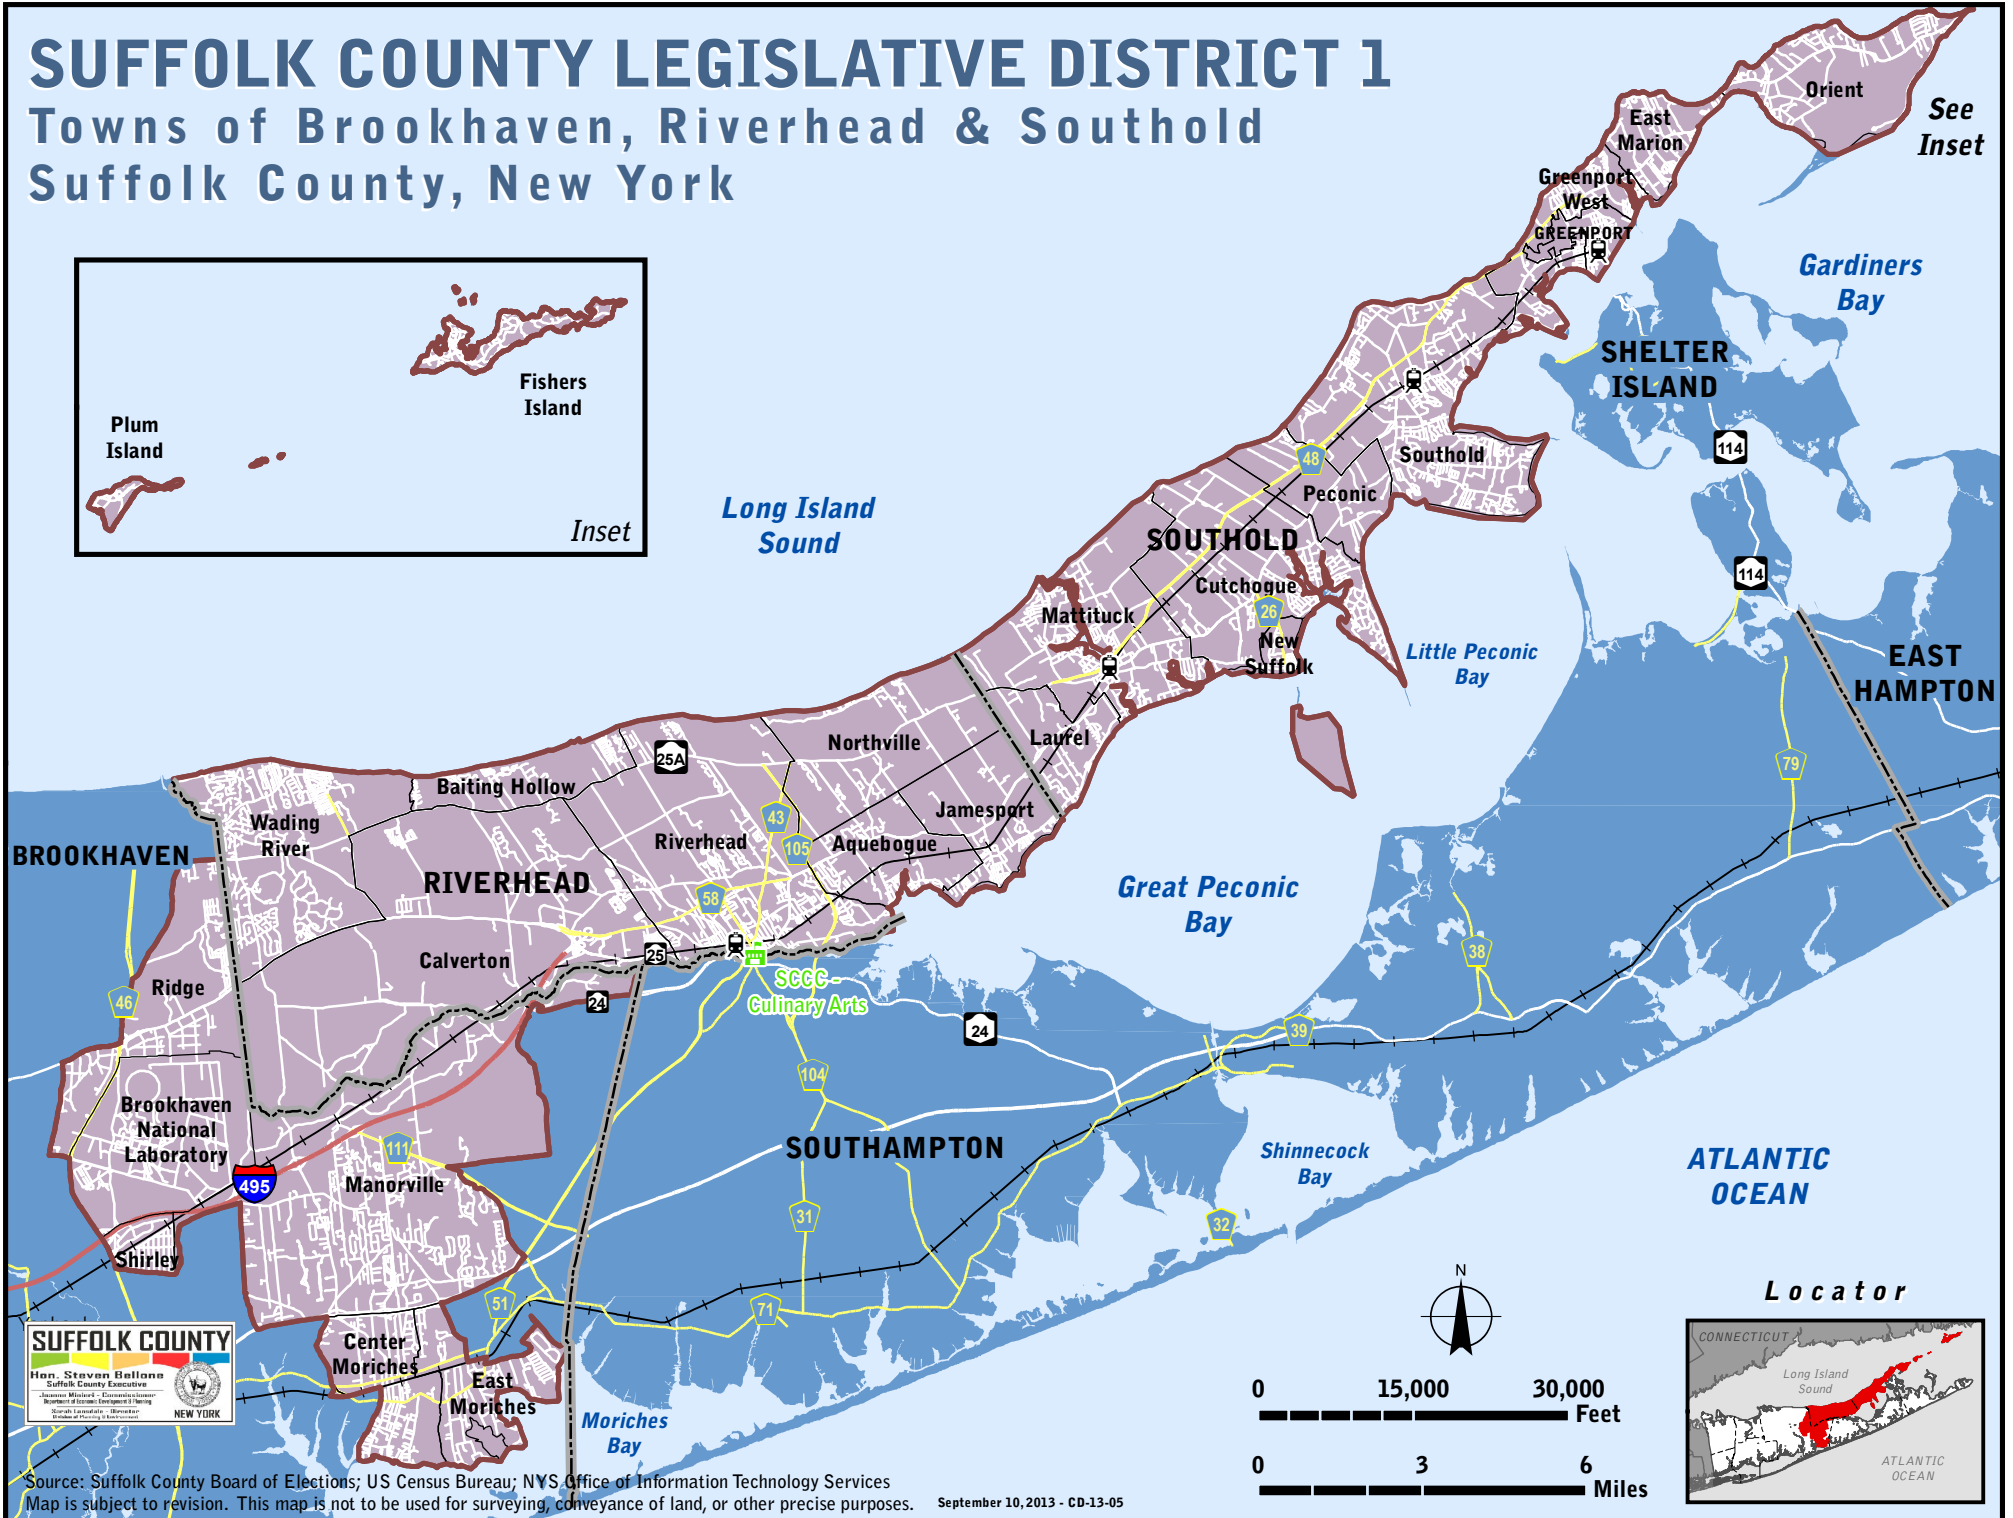

SUFFOLK COUNTY LEGISLATIVE DISTRICT 1

Towns of Brookhaven, Riverhead & Southold
Suffolk County, New York

Source: Suffolk County Board of Elections; US Census Bureau; NYS Office of Information Technology Services
Map is subject to revision. This map is not to be used for surveying, conveyance of land, or other precise purposes. September 10, 2013 - CD-13-05