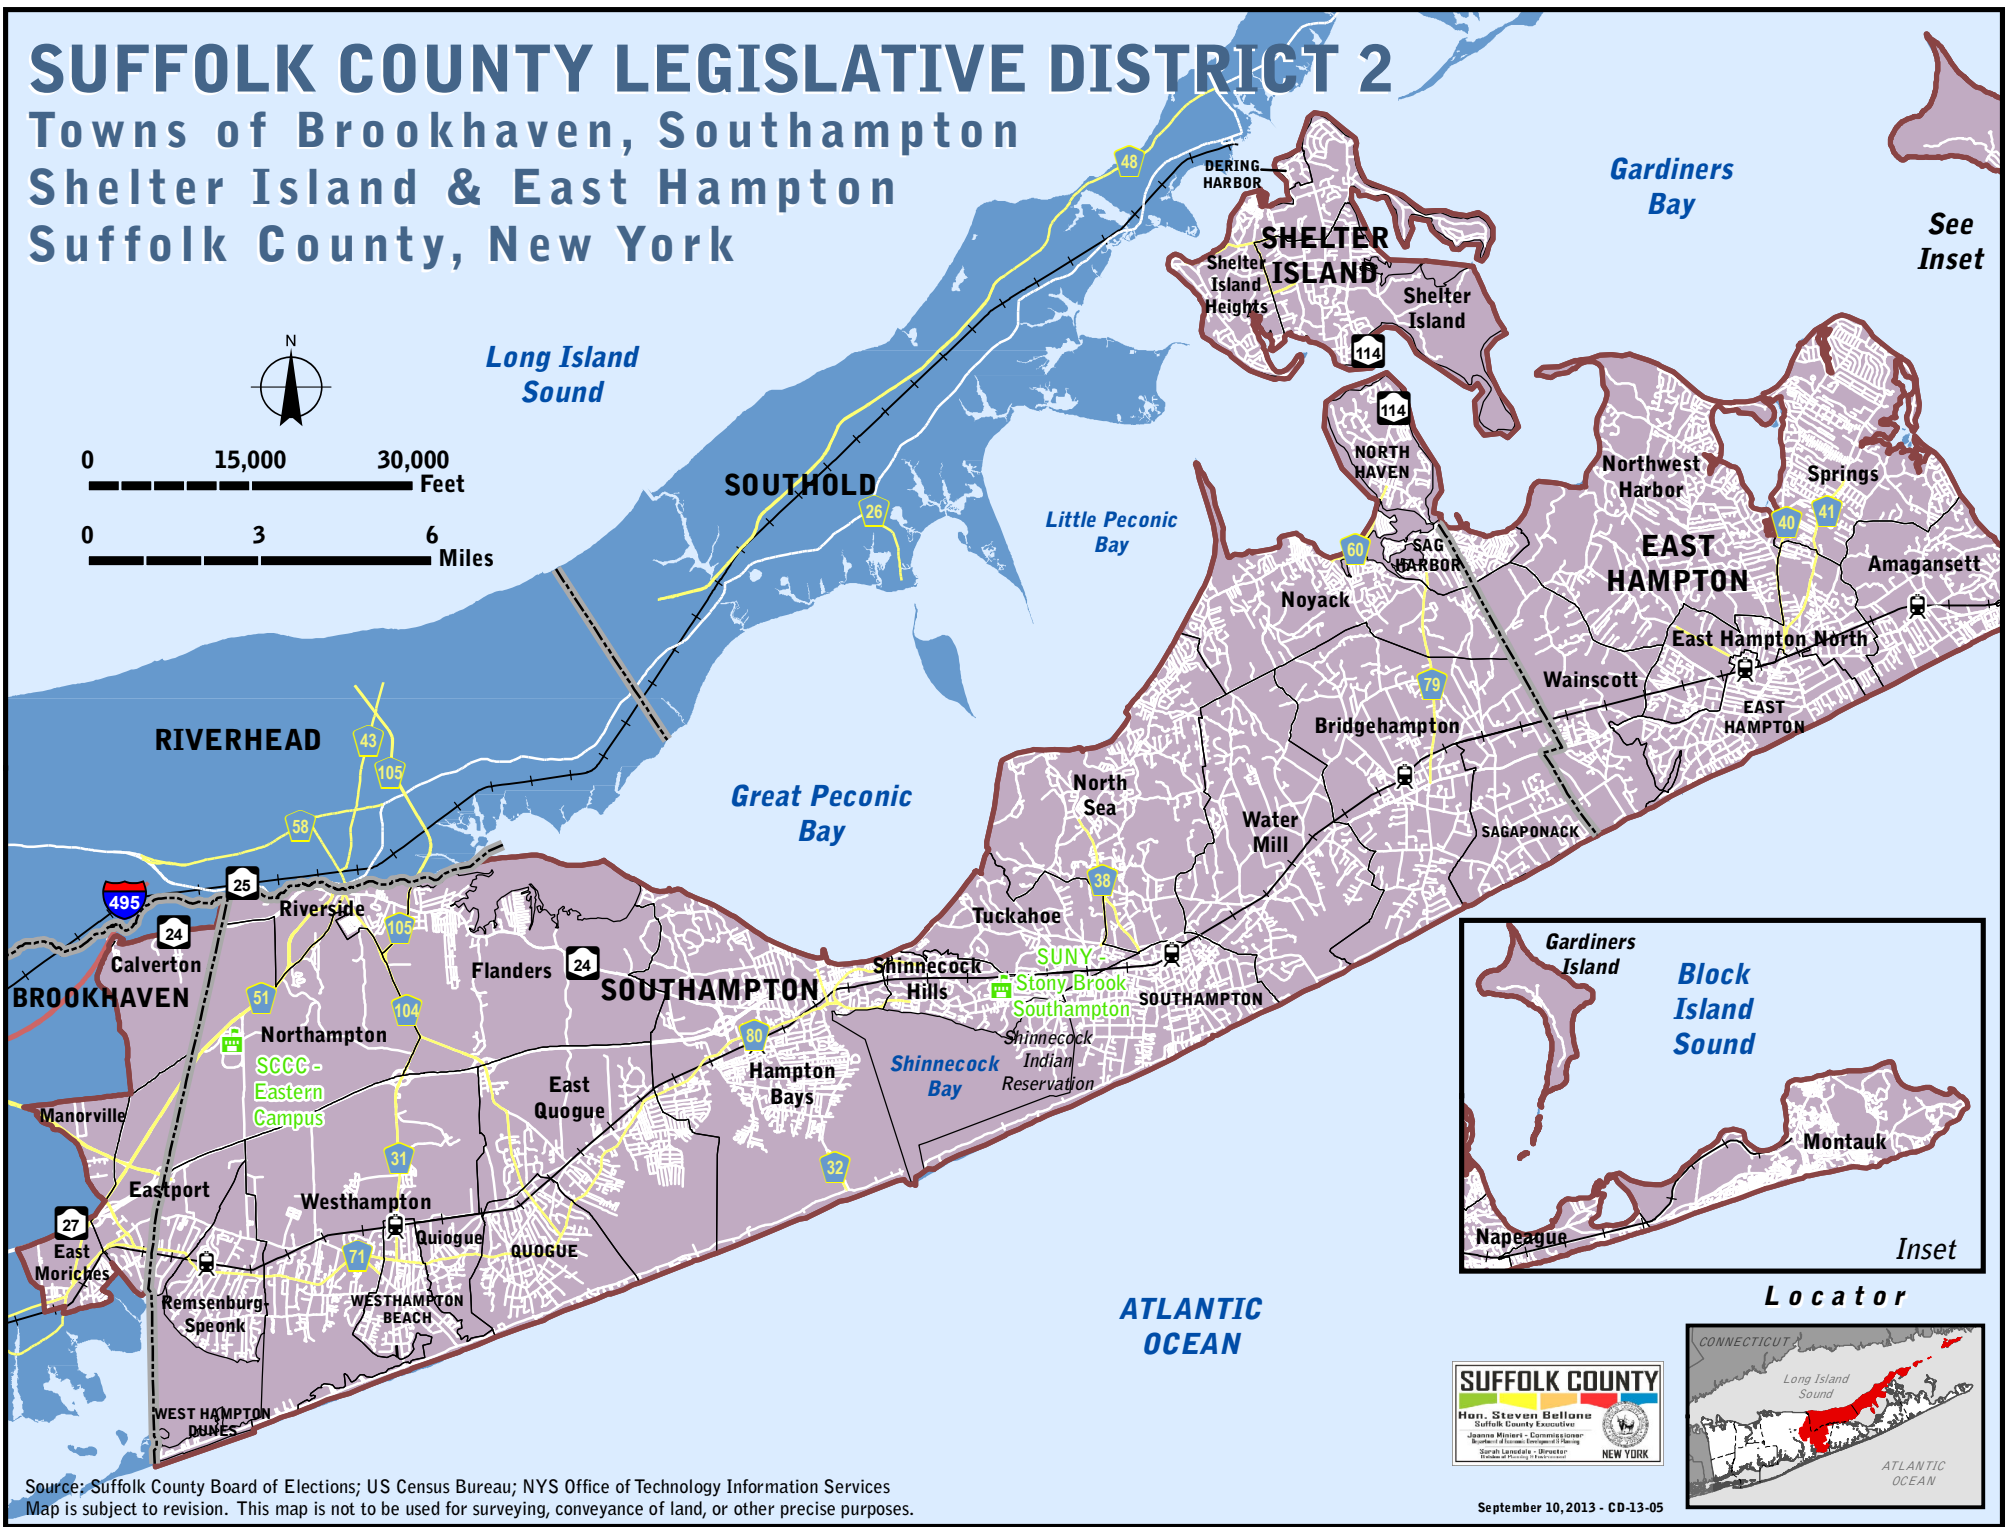

# SUFFOLK COUNTY LEGISLATIVE DISTRICT 2

Towns of Brookhaven, Southampton  
Shelter Island & East Hampton  
Suffolk County, New York

Source: Suffolk County Board of Elections; US Census Bureau; NYS Office of Technology Information Services  
Map is subject to revision. This map is not to be used for surveying, conveyance of land, or other precise purposes.