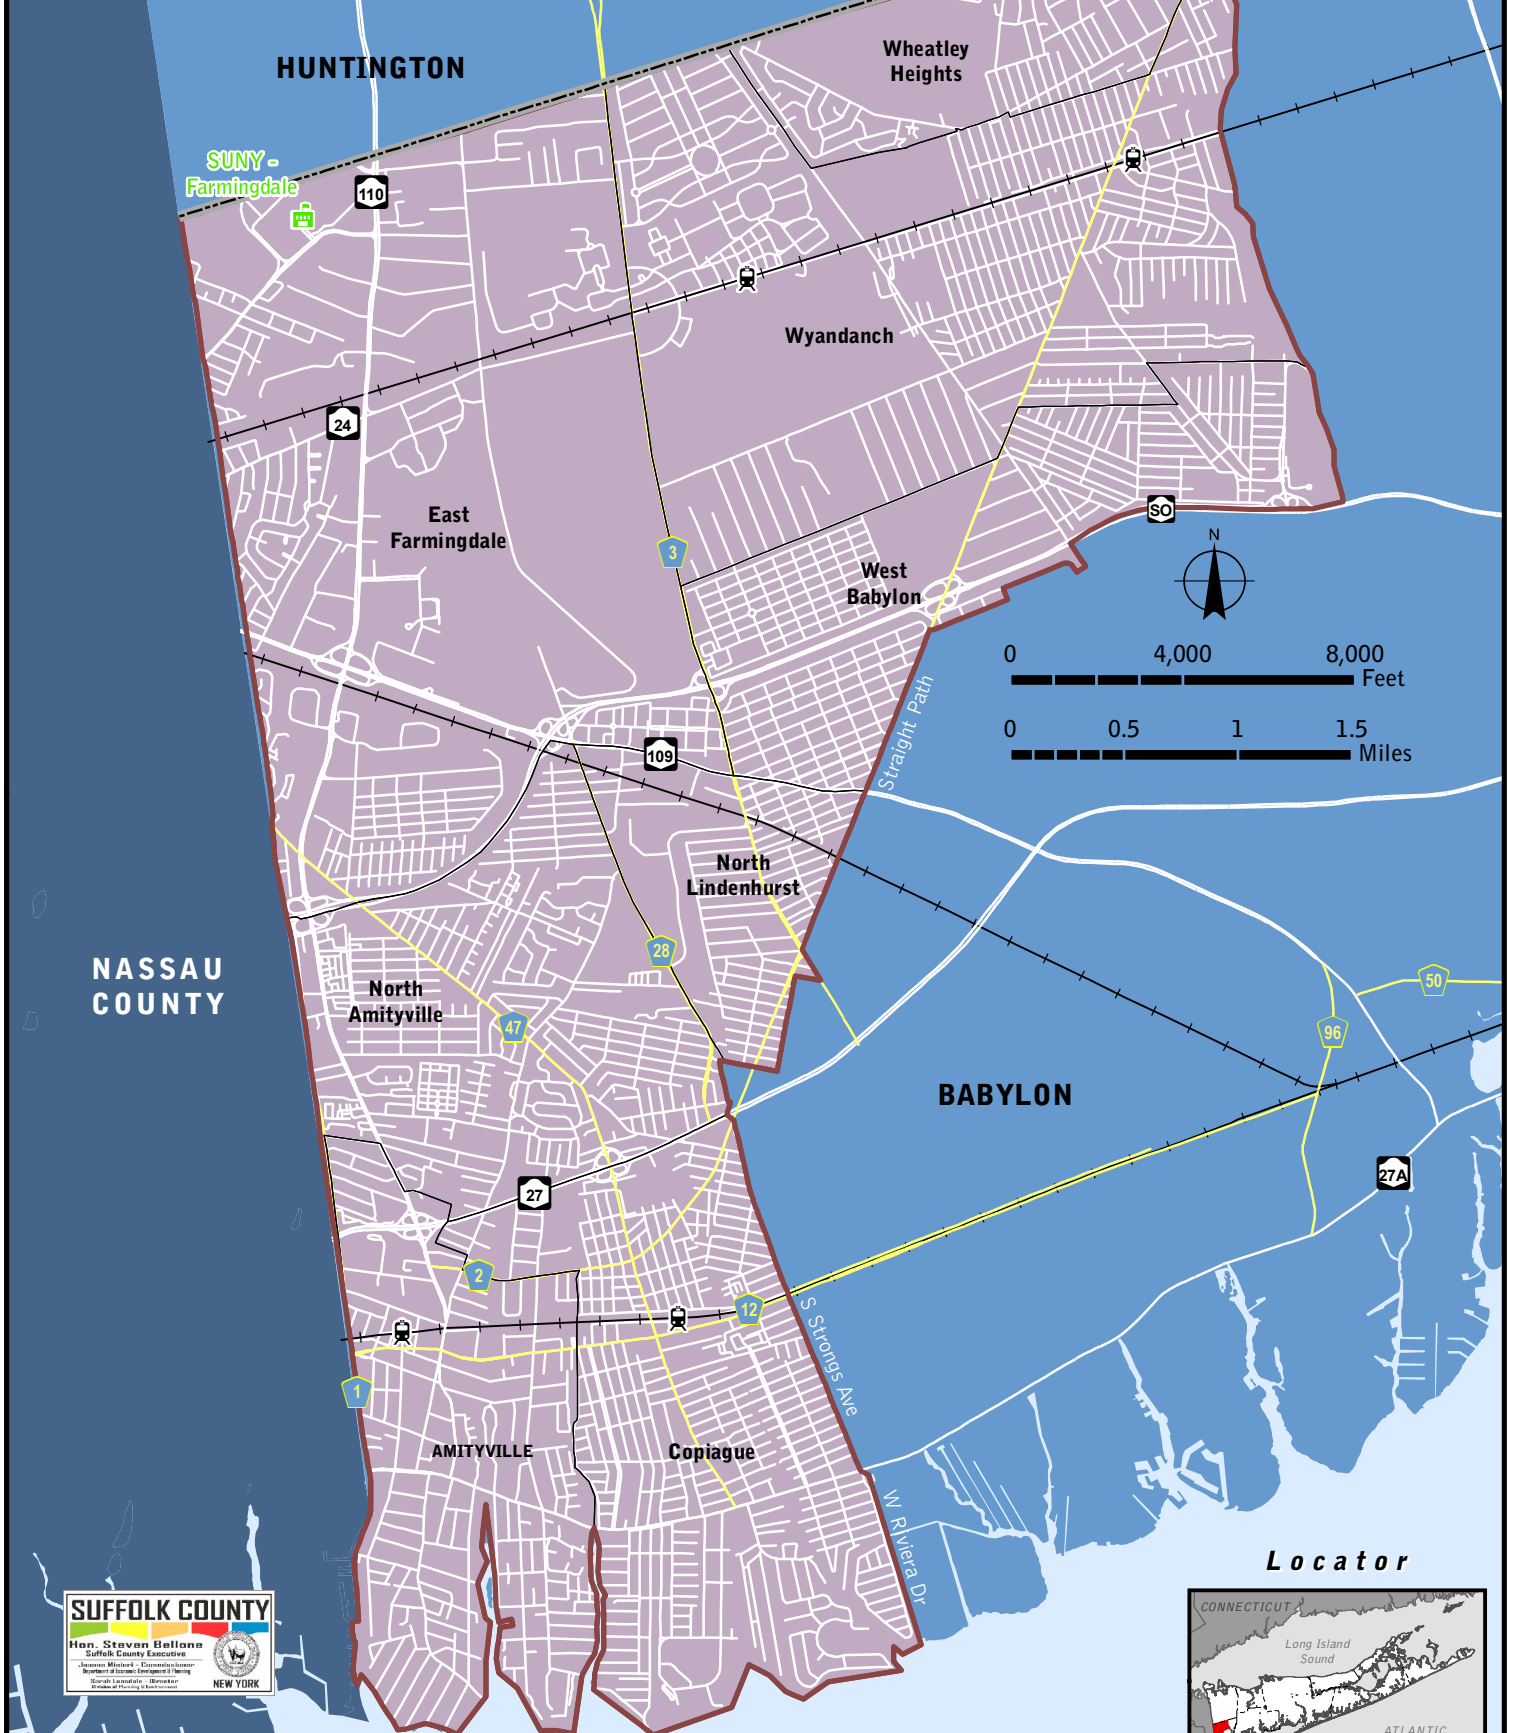

# SUFFOLK COUNTY LEGISLATIVE DISTRICT 15

Town of Babylon  
Suffolk County, New York

Source: Suffolk County Board of Elections; US Census Bureau; NYS Office of Information Technology Services  
Map is subject to revision. This map is not to be used for surveying, conveyance of land, or other precise purposes.