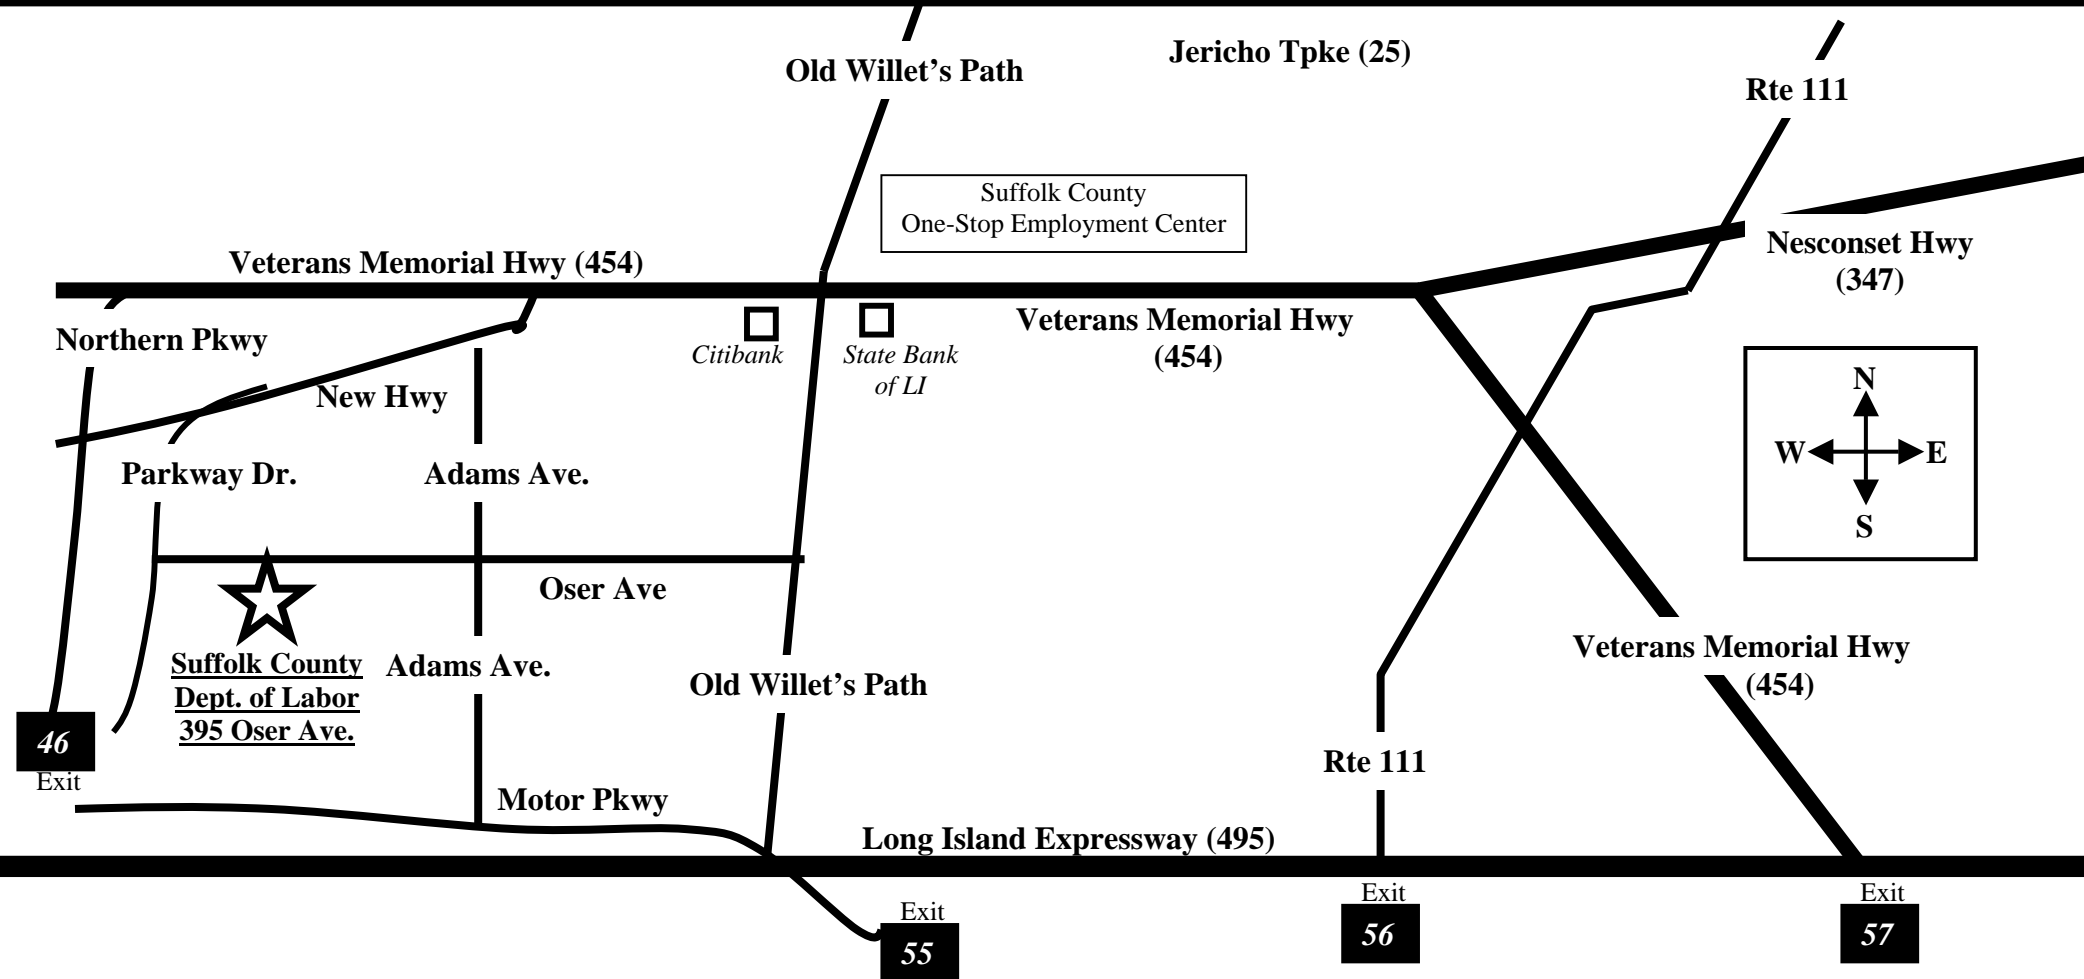

Map and Directions to the Suffolk County Department of Labor (Oser Ave.)

From West:

Northern Pkwy (East) to exit 46 (New Highway). Make 2nd right onto Oser Ave. SCDOL is ¼ mile ahead on the right (#395 Oser).

From East:

Long Island Expressway (495) west to exit 55. Continue on Service Road and make right onto Motor Parkway. Proceed for approx. one mile and at 4th traffic light make a right onto Adams Ave. At 3rd traffic light make a left onto Oser Ave. SCDOL is ½ mile ahead on the left (#395 Oser).

From North:

Take Old Willet's Path over Veterans Highway (454). At 2nd traffic light turn right onto Oser Ave. Continue straight through 2 lights. After second light, SCDOL is ½ mile ahead on the left (#395 Oser).

From South:

Sagtikos Parkway to Northern State Parkway (East). Follow directions coming (from west). Or Route 111 to the Long Island Expressway Westbound. Stay on Service Road and make right onto Motor Parkway. At 4th traffic light make a right onto Adams Ave. Proceed for approx. one mile and at 4th traffic light make a right onto Adams Ave. At 3rd traffic light make a left onto Oser Ave. SCDOL is ½ mile ahead on the left (#395 Oser).