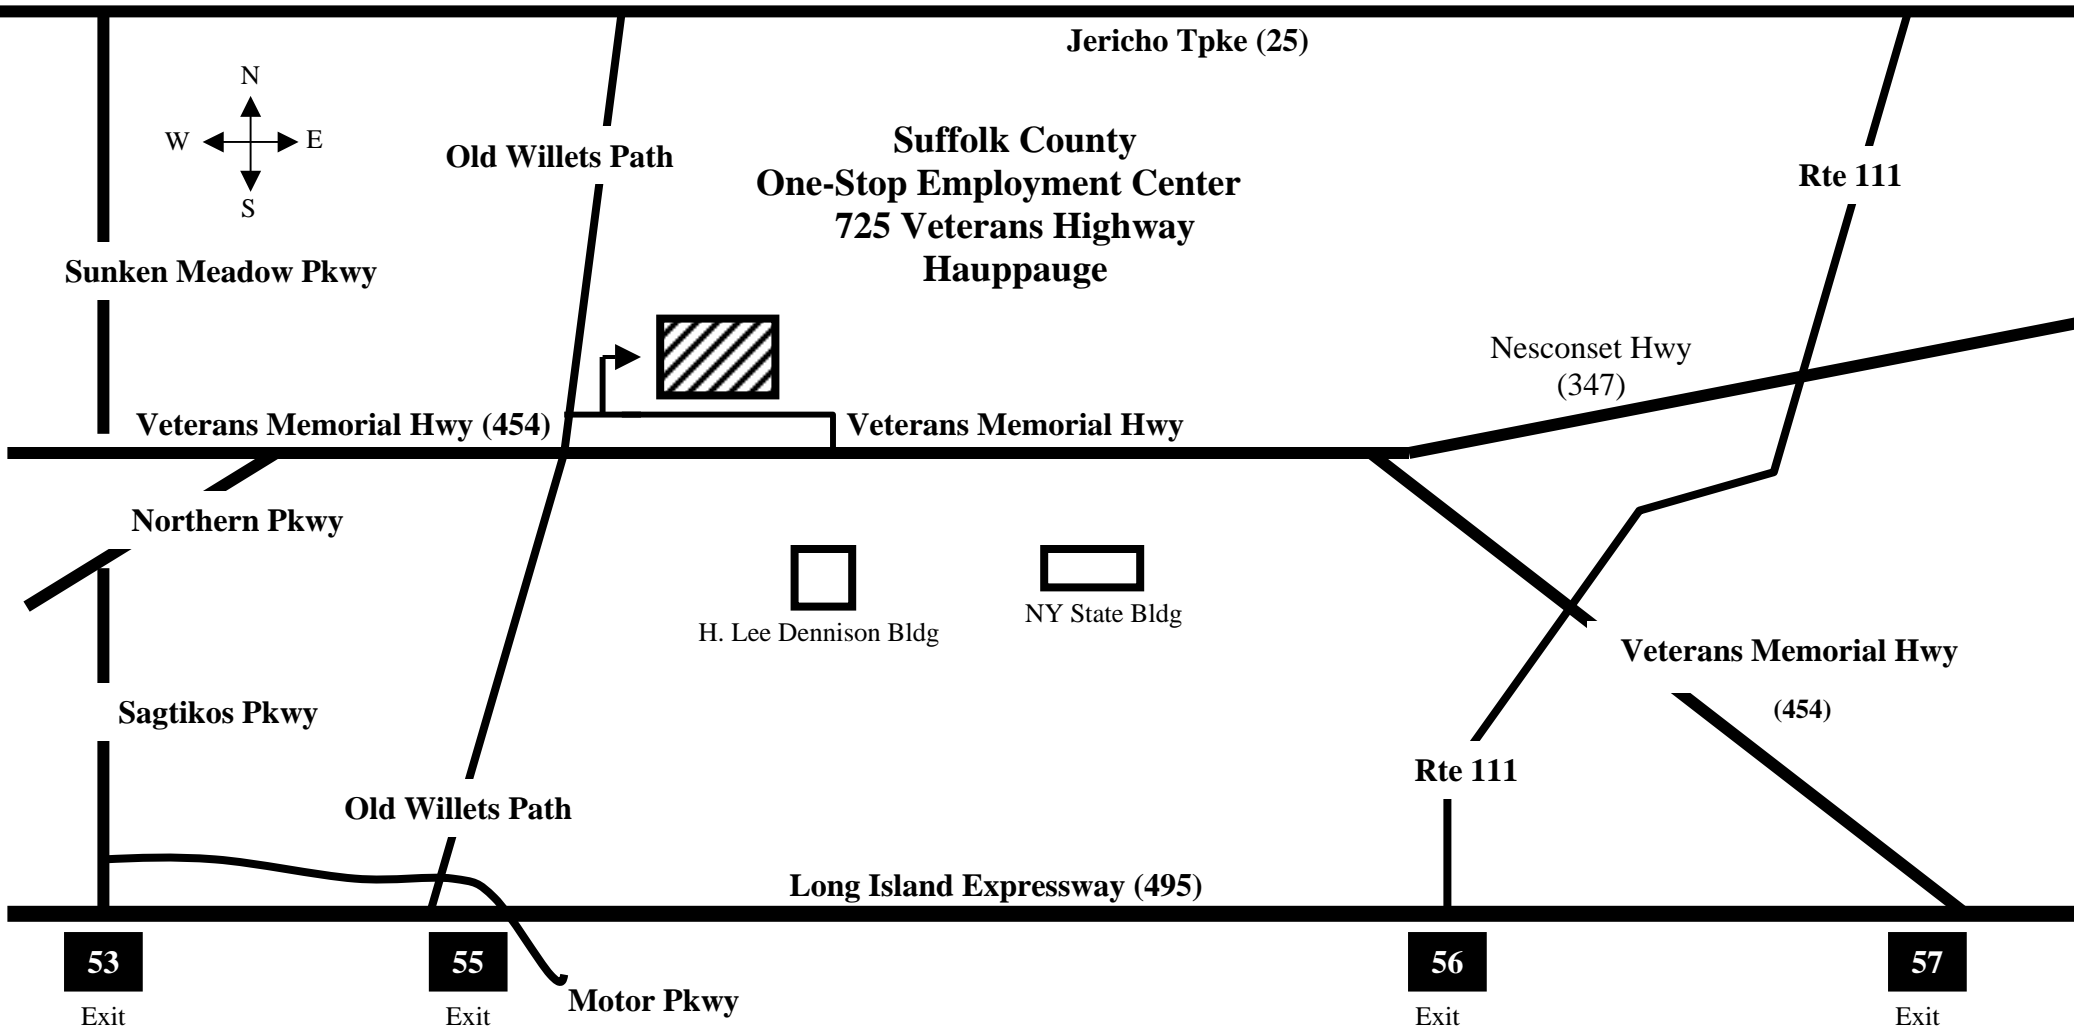

## From West

Northern State Parkway to the end which becomes Veterans Memorial Highway (454). At 2<sup>nd</sup> light make left turn on Old Willets Path, then first right turn into County Complex and second left turn into Parking Lot. Or, LIE to Exit 55. Make left turn onto Motor Parkway and proceed West two traffic lights to Old Willets Path. Make right on Old Willets Path and proceed 1.5 miles. Cross over Veterans Memorial Highway and make first right turn into County Complex and second left turn into Parking Lot. Follow sign to One-Stop Employment Center.

## From South

Route 111 North to Veterans Memorial Highway (454). Make left turn towards Hauppauge/Commack and proceed for approx. 1.5 miles. Make right turn at Old Willets Path. Make first right turn into County Complex and second left turn into Parking Lot. Follow sign to One-Stop Employment Center. Or, Sagtikos/Sunken Meadow Parkway North to Northern State Parkway East Exit SM1E. Northern State Parkway turns into Veterans Memorial Highway (454). Make left turn at 2<sup>nd</sup> light onto Old Willets Path. Make first right turn into County Complex and second left turn into Parking Lot. Follow sign to One-Stop Employment Center.

## From North

Route 111 South to Route 347 West. Make right turn onto Route 347 for approx. 2 miles (sixth traffic light) to Old Willets Path. Make right turn on Old Willets Path and first right turn into County Complex. Make second left turn into Parking Lot. Or, Sagtikos/Sunken Meadow Parkway South to Northern State Parkway East (Exit SM1E). Northern State Parkway turns into Veterans Memorial Highway (454). Left turn at Old Willets Path, second traffic light. Make first right turn into County Complex and second left turn into Parking Lot. Follow sign to One-Stop Employment Center.