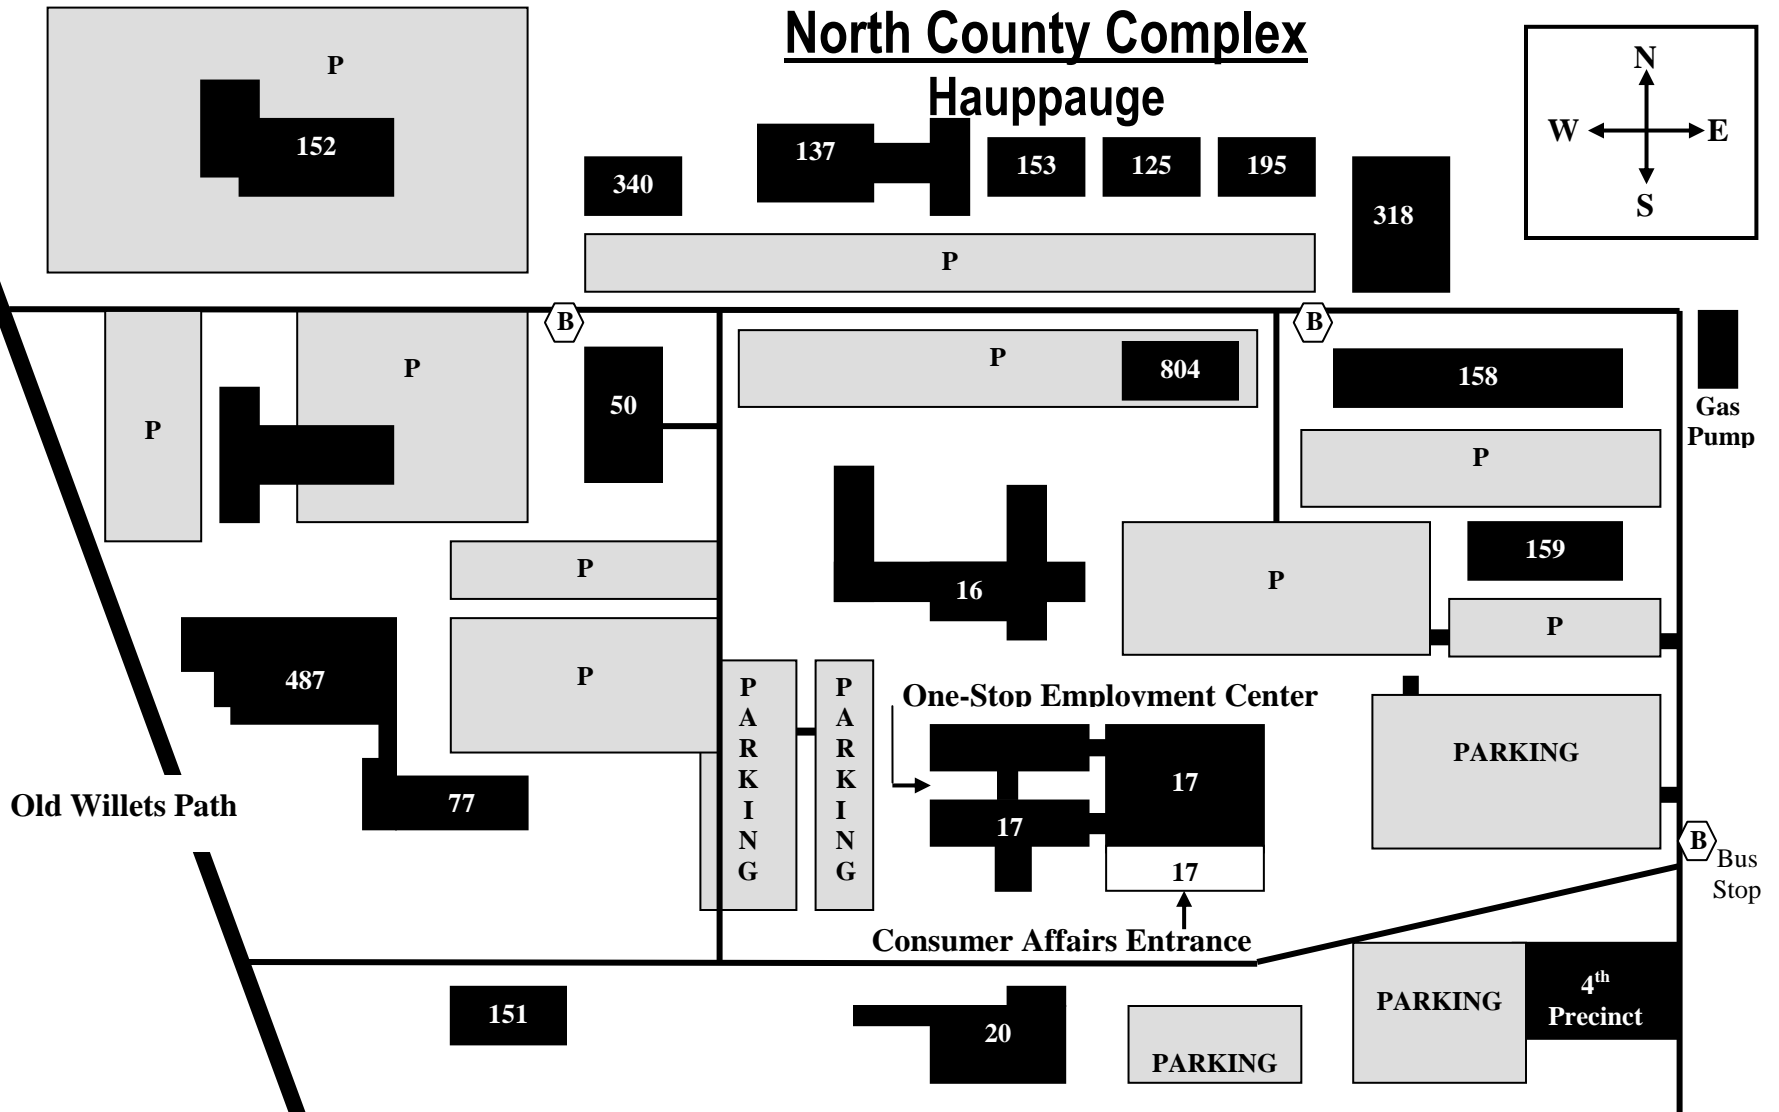

North County Complex Hauppauge

16- EAC Community Mediation
17- Suffolk County One-Stop
17- Consumer Affairs
20- County Legislature
50- Data Processing
77- District Attorney

125- Relocation & Grounds
137- Custodial Warehouse
151- Telecommunications Unit
152- Fleet Garage
153- DCA Testing Facility

158- Personnel /Civil Service/ Handicap Services & 4th District Court
159- Department of Health Services/ Alcohol & Substance Abuse/ Bureau of Environmental Protection

195- Relocation & Grounds
318- Department of Public Works
487- Forensic Science Building
804- TASC Building