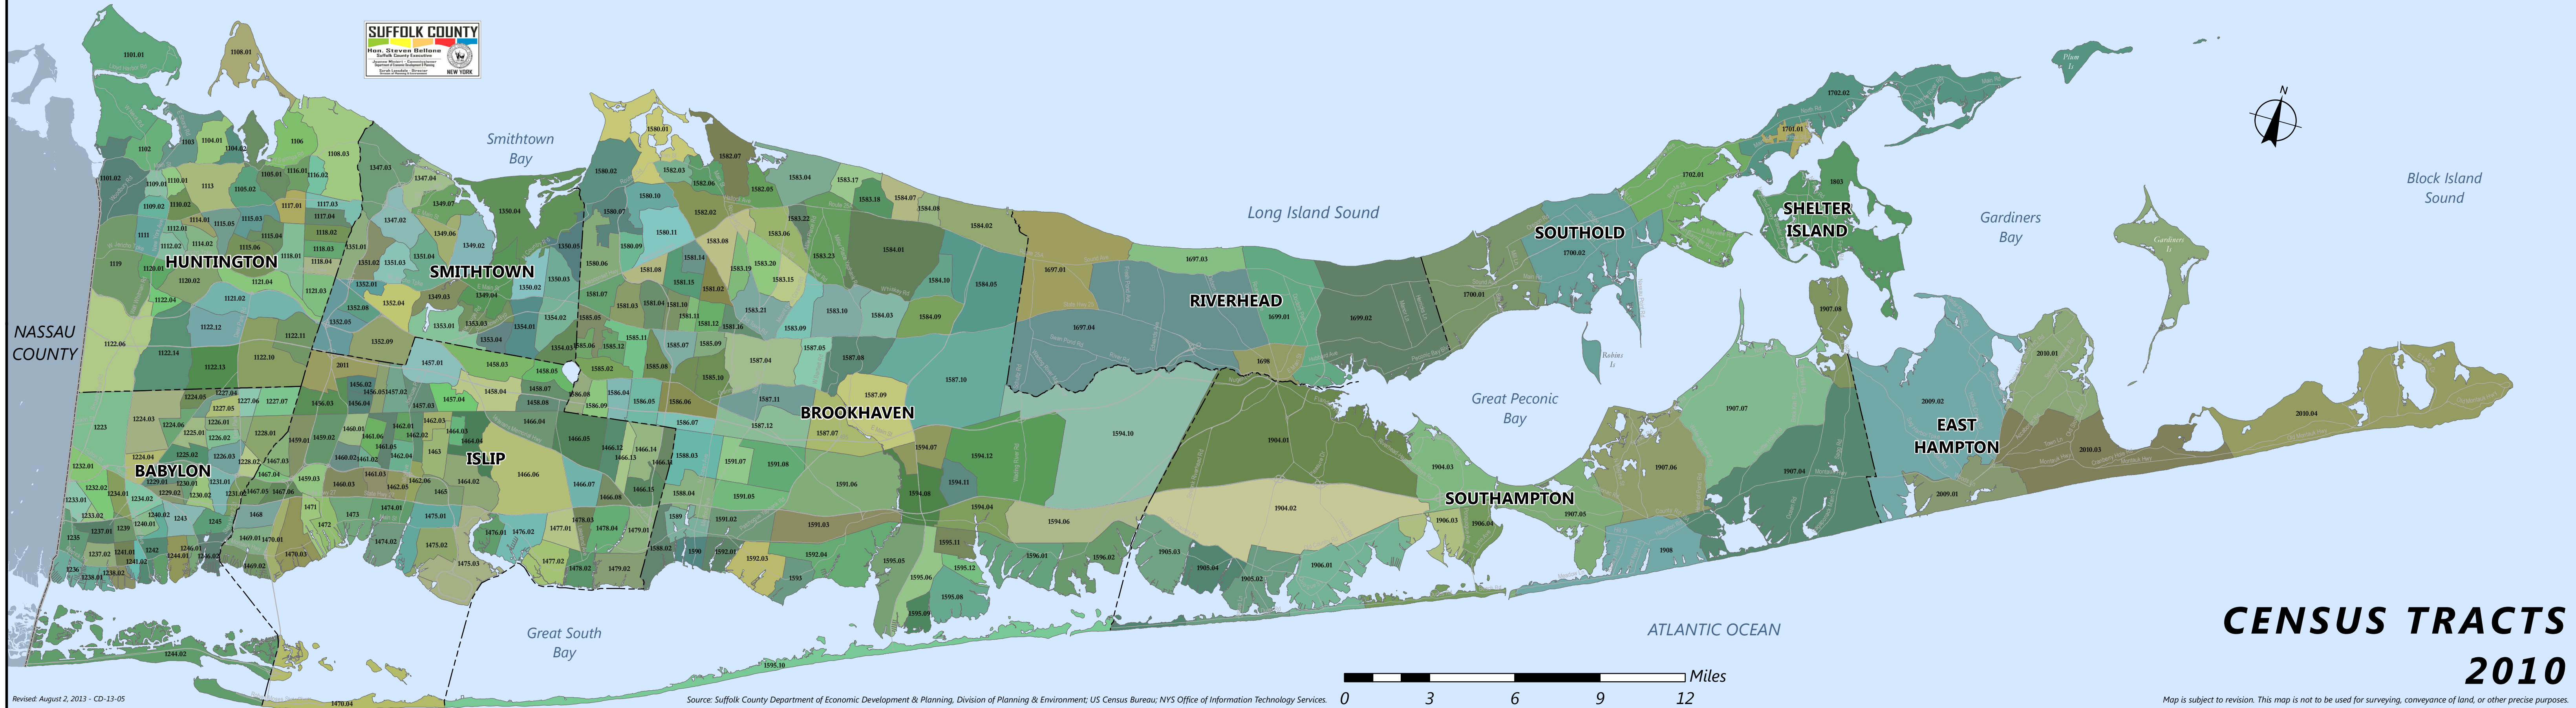

SUFFOLK COUNTY, NEW YORK

CENSUS TRACTS 2010