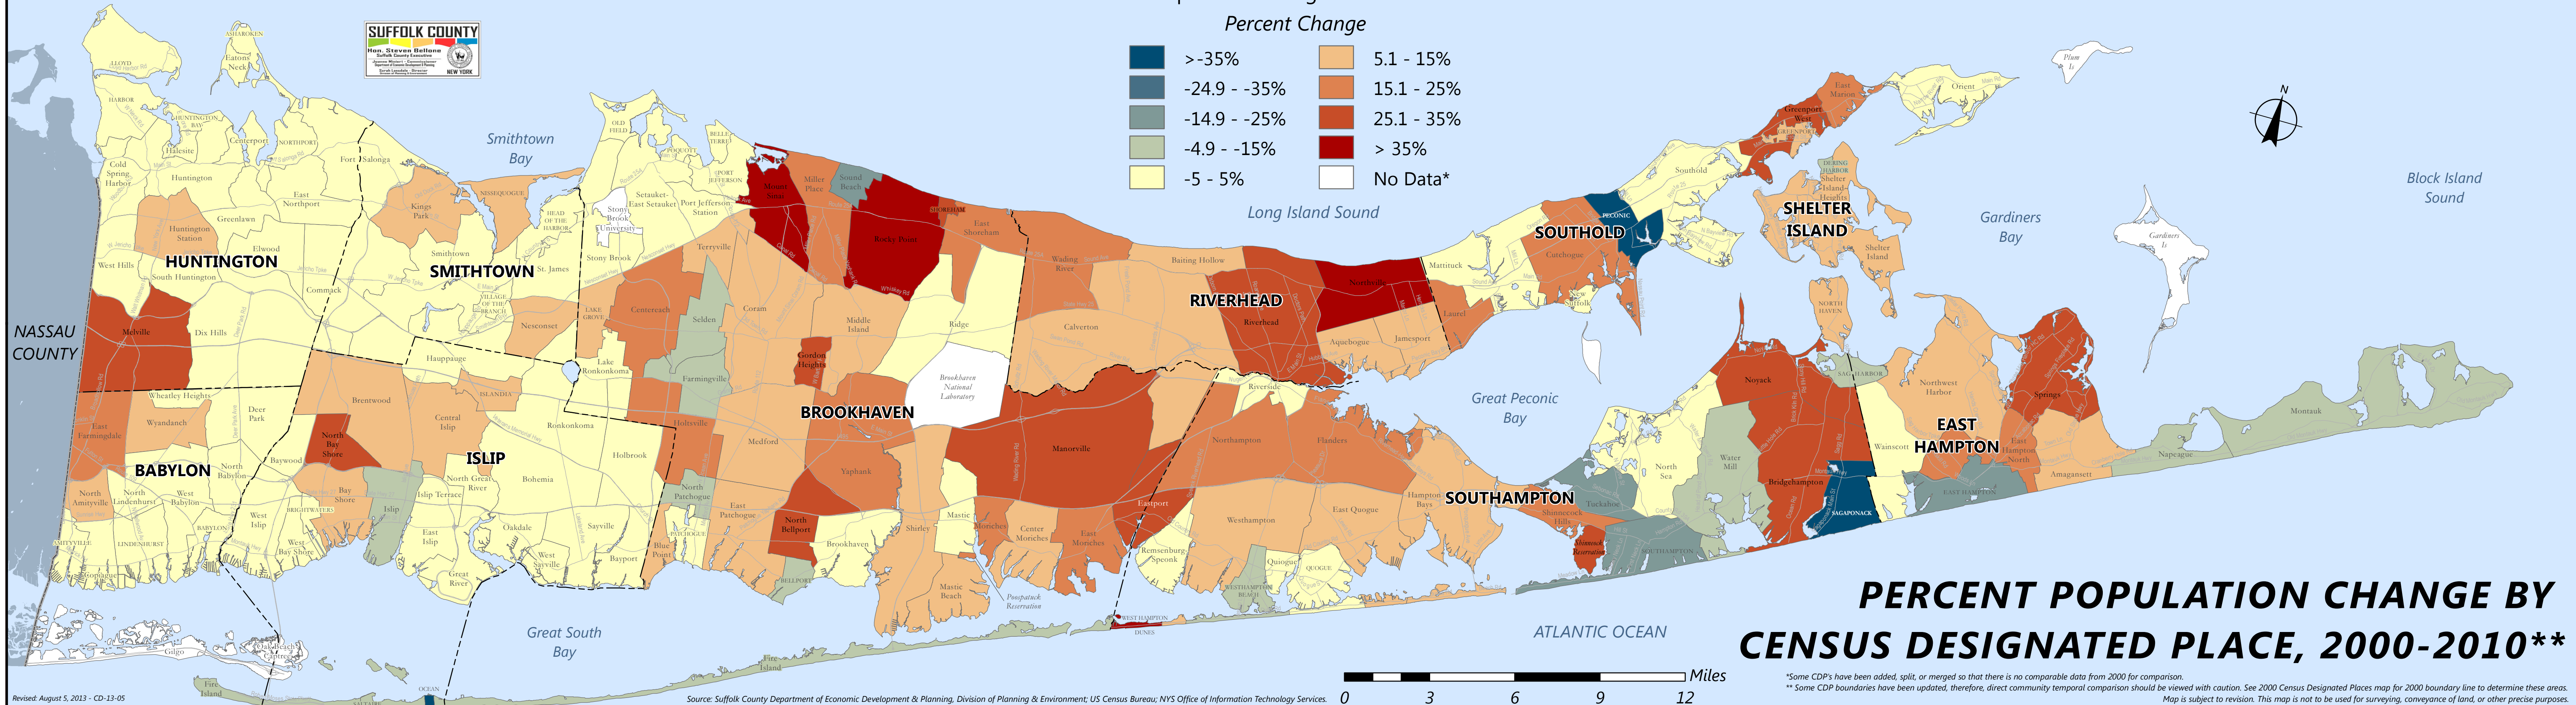

SUFFOLK COUNTY, NEW YORK

Legend

Population Change: 2000-2010

Percent Change

	> -35%		5.1 - 15%
	-24.9 - -35%		15.1 - 25%
	-14.9 - -25%		25.1 - 35%
	-4.9 - -15%		> 35%
	-5 - 5%		No Data*

PERCENT POPULATION CHANGE BY CENSUS DESIGNATED PLACE, 2000-2010**

*Some CDPs have been added, split, or merged so that there is no comparable data from 2000 for comparison.
 ** Some CDP boundaries have been updated, therefore, direct community temporal comparison should be viewed with caution. See 2000 Census Designated Places map for 2000 boundary line to determine these areas.
 Map is subject to revision. This map is not to be used for surveying, conveyance of land, or other precise purposes.