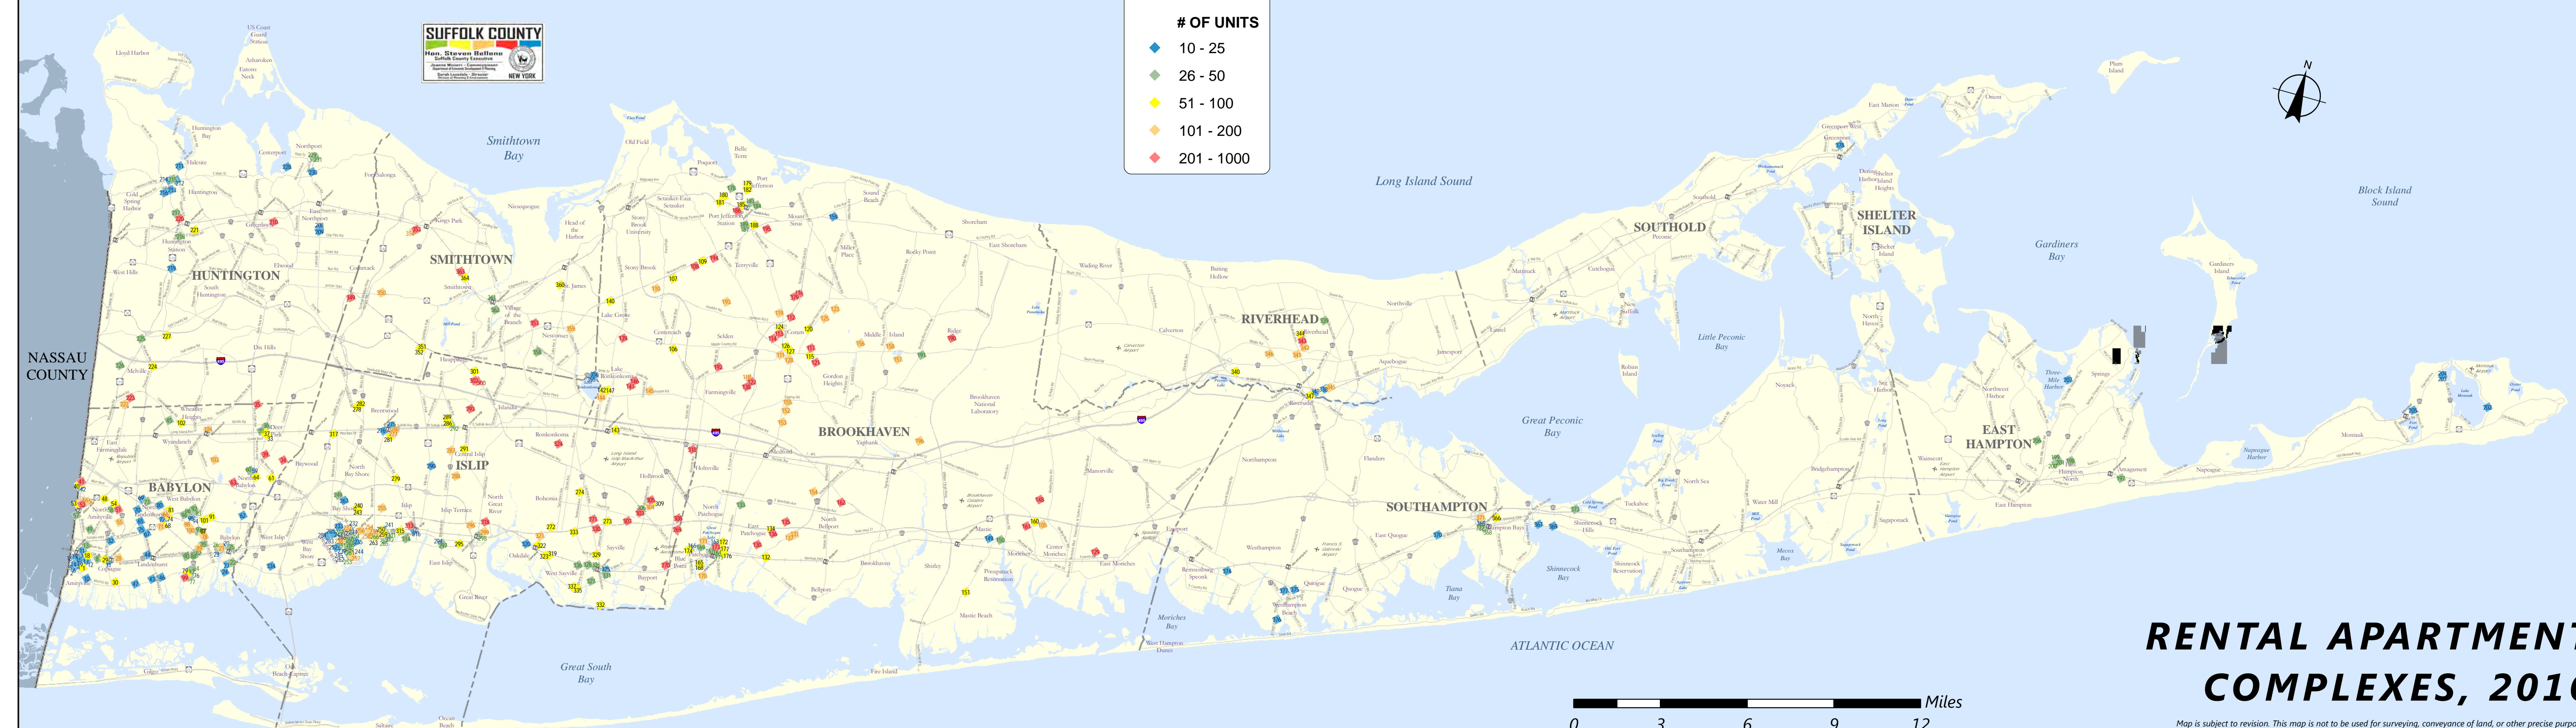

SUFFOLK COUNTY, NEW YORK

LEGEND

- 10 - 25
- 26 - 50
- 51 - 100
- 101 - 200
- 201 - 1000

TOWN	COMMUNITY	ID	Name	ADDRESS	Units	Acres	Year
Arden	Arden	1	Arden Park	Arden Park Dr	10	1.5	1985
		2	Arden Park	Arden Park Dr	10	1.5	1985
		3	Arden Park	Arden Park Dr	10	1.5	1985
		4	Arden Park	Arden Park Dr	10	1.5	1985
		5	Arden Park	Arden Park Dr	10	1.5	1985
		6	Arden Park	Arden Park Dr	10	1.5	1985
		7	Arden Park	Arden Park Dr	10	1.5	1985
		8	Arden Park	Arden Park Dr	10	1.5	1985
		9	Arden Park	Arden Park Dr	10	1.5	1985
		10	Arden Park	Arden Park Dr	10	1.5	1985
Bay Shore	Bay Shore	11	Bay Shore	Bay Shore Dr	10	1.5	1985
		12	Bay Shore	Bay Shore Dr	10	1.5	1985
		13	Bay Shore	Bay Shore Dr	10	1.5	1985
		14	Bay Shore	Bay Shore Dr	10	1.5	1985
		15	Bay Shore	Bay Shore Dr	10	1.5	1985
		16	Bay Shore	Bay Shore Dr	10	1.5	1985
		17	Bay Shore	Bay Shore Dr	10	1.5	1985
		18	Bay Shore	Bay Shore Dr	10	1.5	1985
		19	Bay Shore	Bay Shore Dr	10	1.5	1985
		20	Bay Shore	Bay Shore Dr	10	1.5	1985
Brookhaven	Brookhaven	21	Brookhaven	Brookhaven Dr	10	1.5	1985
		22	Brookhaven	Brookhaven Dr	10	1.5	1985
		23	Brookhaven	Brookhaven Dr	10	1.5	1985
		24	Brookhaven	Brookhaven Dr	10	1.5	1985
		25	Brookhaven	Brookhaven Dr	10	1.5	1985
		26	Brookhaven	Brookhaven Dr	10	1.5	1985
		27	Brookhaven	Brookhaven Dr	10	1.5	1985
		28	Brookhaven	Brookhaven Dr	10	1.5	1985
		29	Brookhaven	Brookhaven Dr	10	1.5	1985
		30	Brookhaven	Brookhaven Dr	10	1.5	1985
East Hampton	East Hampton	31	East Hampton	East Hampton Dr	10	1.5	1985
		32	East Hampton	East Hampton Dr	10	1.5	1985
		33	East Hampton	East Hampton Dr	10	1.5	1985
		34	East Hampton	East Hampton Dr	10	1.5	1985
		35	East Hampton	East Hampton Dr	10	1.5	1985
		36	East Hampton	East Hampton Dr	10	1.5	1985
		37	East Hampton	East Hampton Dr	10	1.5	1985
		38	East Hampton	East Hampton Dr	10	1.5	1985
		39	East Hampton	East Hampton Dr	10	1.5	1985
		40	East Hampton	East Hampton Dr	10	1.5	1985
Huntington	Huntington	41	Huntington	Huntington Dr	10	1.5	1985
		42	Huntington	Huntington Dr	10	1.5	1985
		43	Huntington	Huntington Dr	10	1.5	1985
		44	Huntington	Huntington Dr	10	1.5	1985
		45	Huntington	Huntington Dr	10	1.5	1985
		46	Huntington	Huntington Dr	10	1.5	1985
		47	Huntington	Huntington Dr	10	1.5	1985
		48	Huntington	Huntington Dr	10	1.5	1985
		49	Huntington	Huntington Dr	10	1.5	1985
		50	Huntington	Huntington Dr	10	1.5	1985
Smithtown	Smithtown	51	Smithtown	Smithtown Dr	10	1.5	1985
		52	Smithtown	Smithtown Dr	10	1.5	1985
		53	Smithtown	Smithtown Dr	10	1.5	1985
		54	Smithtown	Smithtown Dr	10	1.5	1985
		55	Smithtown	Smithtown Dr	10	1.5	1985
		56	Smithtown	Smithtown Dr	10	1.5	1985
		57	Smithtown	Smithtown Dr	10	1.5	1985
		58	Smithtown	Smithtown Dr	10	1.5	1985
		59	Smithtown	Smithtown Dr	10	1.5	1985
		60	Smithtown	Smithtown Dr	10	1.5	1985
Southampton	Southampton	61	Southampton	Southampton Dr	10	1.5	1985
		62	Southampton	Southampton Dr	10	1.5	1985
		63	Southampton	Southampton Dr	10	1.5	1985
		64	Southampton	Southampton Dr	10	1.5	1985
		65	Southampton	Southampton Dr	10	1.5	1985
		66	Southampton	Southampton Dr	10	1.5	1985
		67	Southampton	Southampton Dr	10	1.5	1985
		68	Southampton	Southampton Dr	10	1.5	1985
		69	Southampton	Southampton Dr	10	1.5	1985
		70	Southampton	Southampton Dr	10	1.5	1985

RENTAL APARTMENT COMPLEXES, 2016