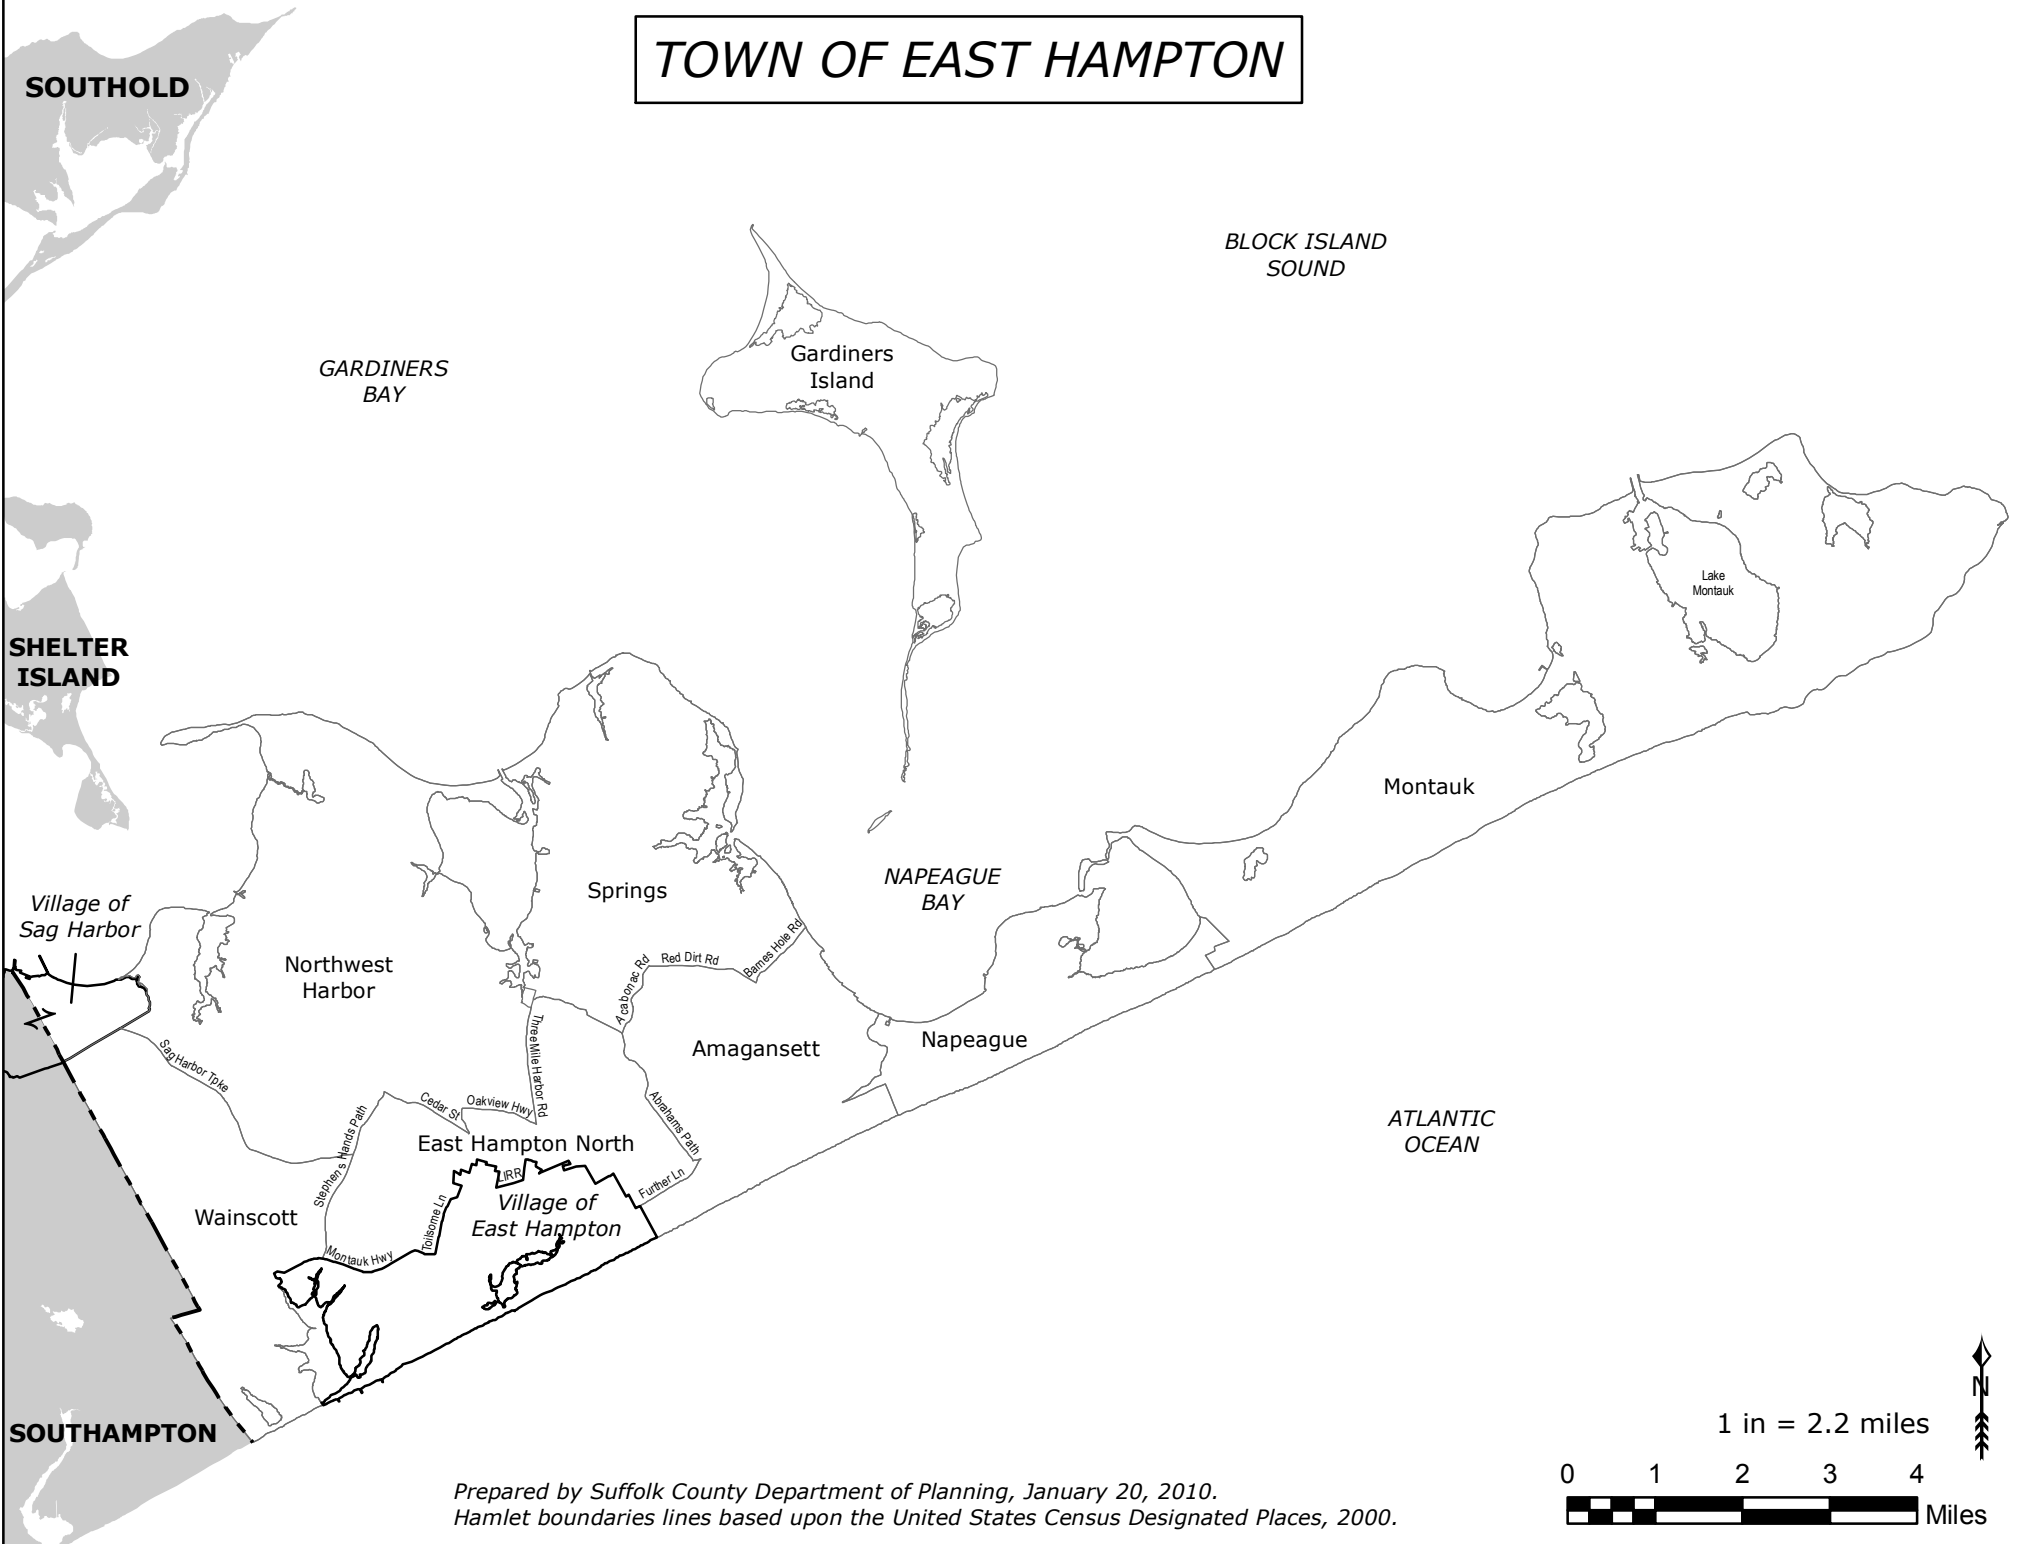

TOWN OF EAST HAMPTON

Prepared by Suffolk County Department of Planning, January 20, 2010.
Hamlet boundaries lines based upon the United States Census Designated Places, 2000.