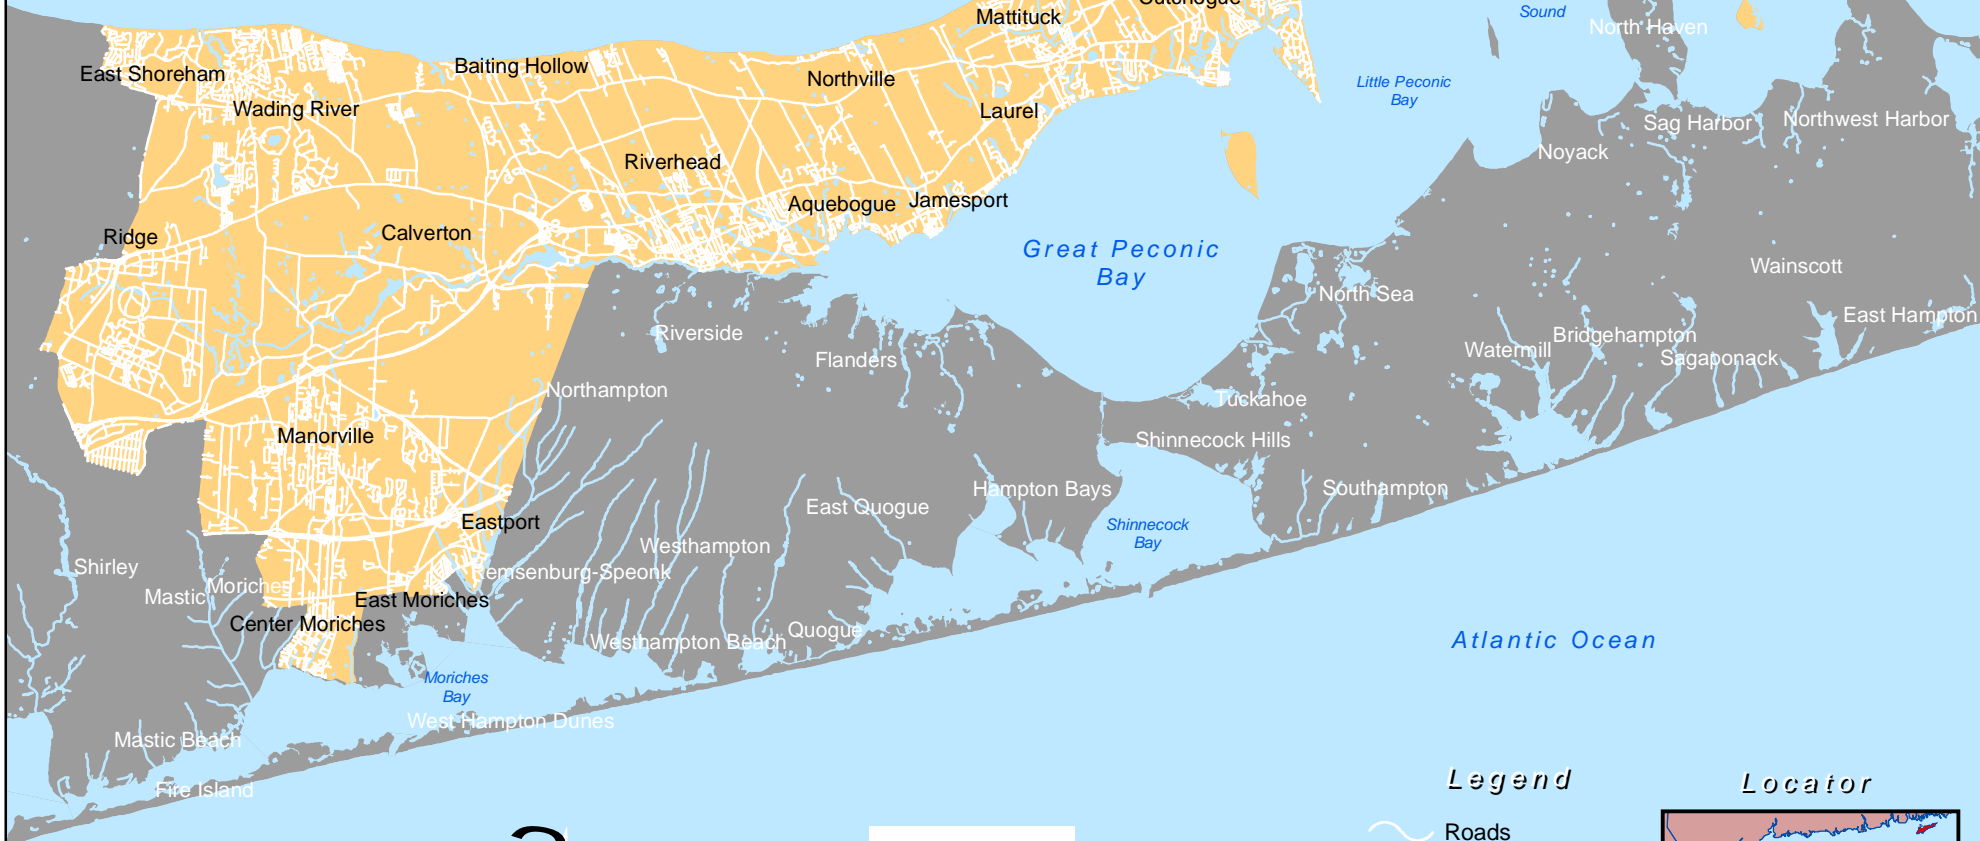

# LEGISLATIVE DISTRICT 1

## Suffolk County, New York

See Inset

### Legend

-  Roads
-  Legislative District
-  Suffolk County