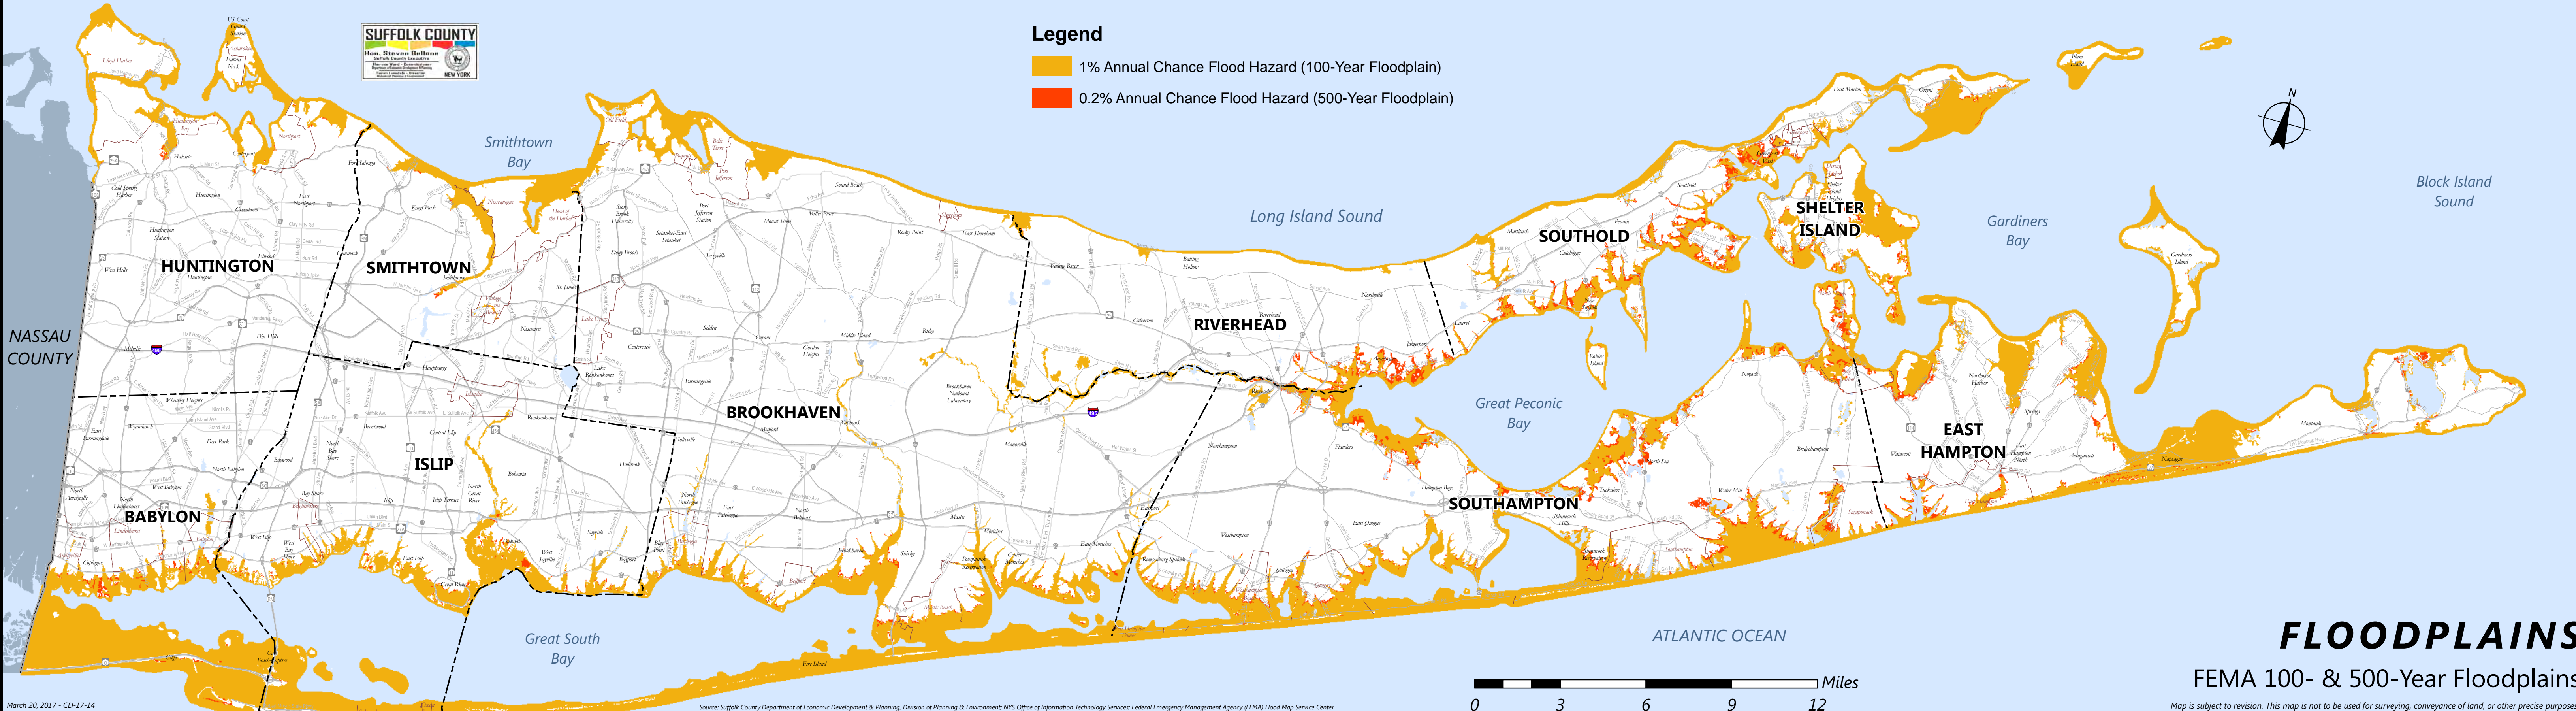

# SUFFOLK COUNTY, NEW YORK

## Legend

-  1% Annual Chance Flood Hazard (100-Year Floodplain)
-  0.2% Annual Chance Flood Hazard (500-Year Floodplain)

## FLOODPLAINS

FEMA 100- & 500-Year Floodplains

Map is subject to revision. This map is not to be used for surveying, conveyance of land, or other precise purposes.