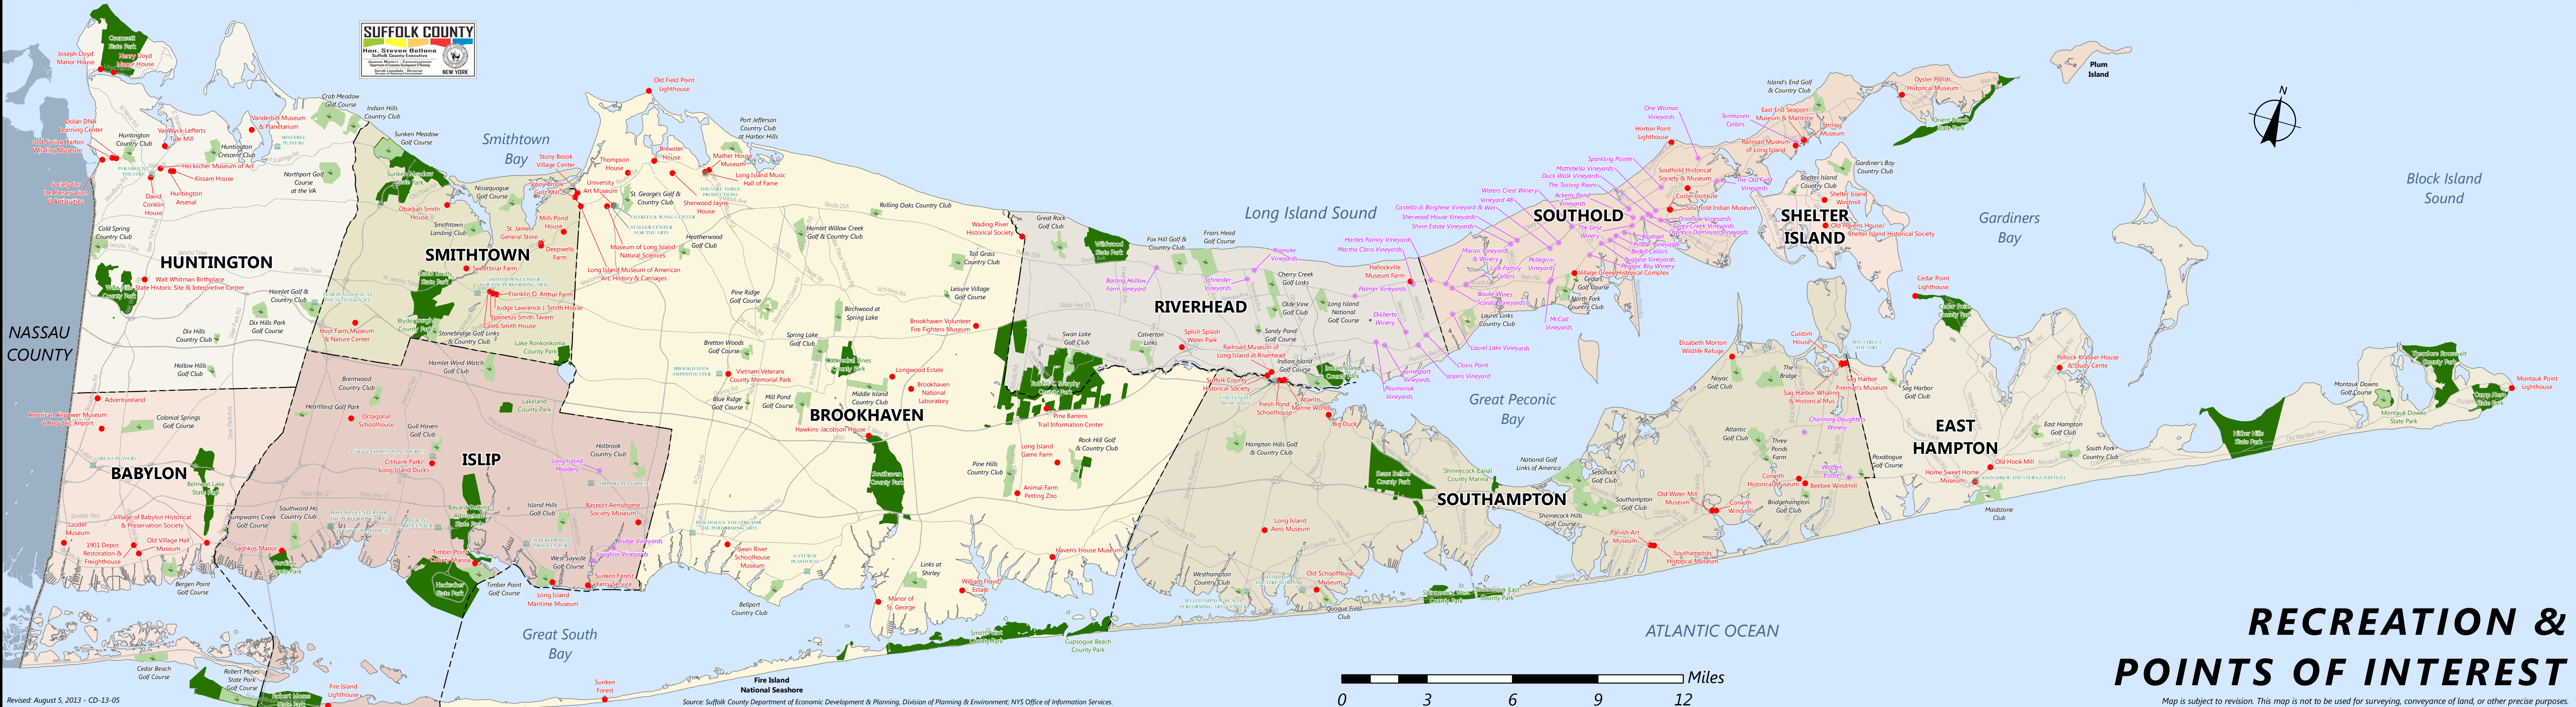

SUFFOLK COUNTY, NEW YORK

Revised: August 5, 2013 - CD-13-05

Map is subject to revision. This map is not to be used for surveying, conveyance of land, or other precise purposes.

RECREATION & POINTS OF INTEREST