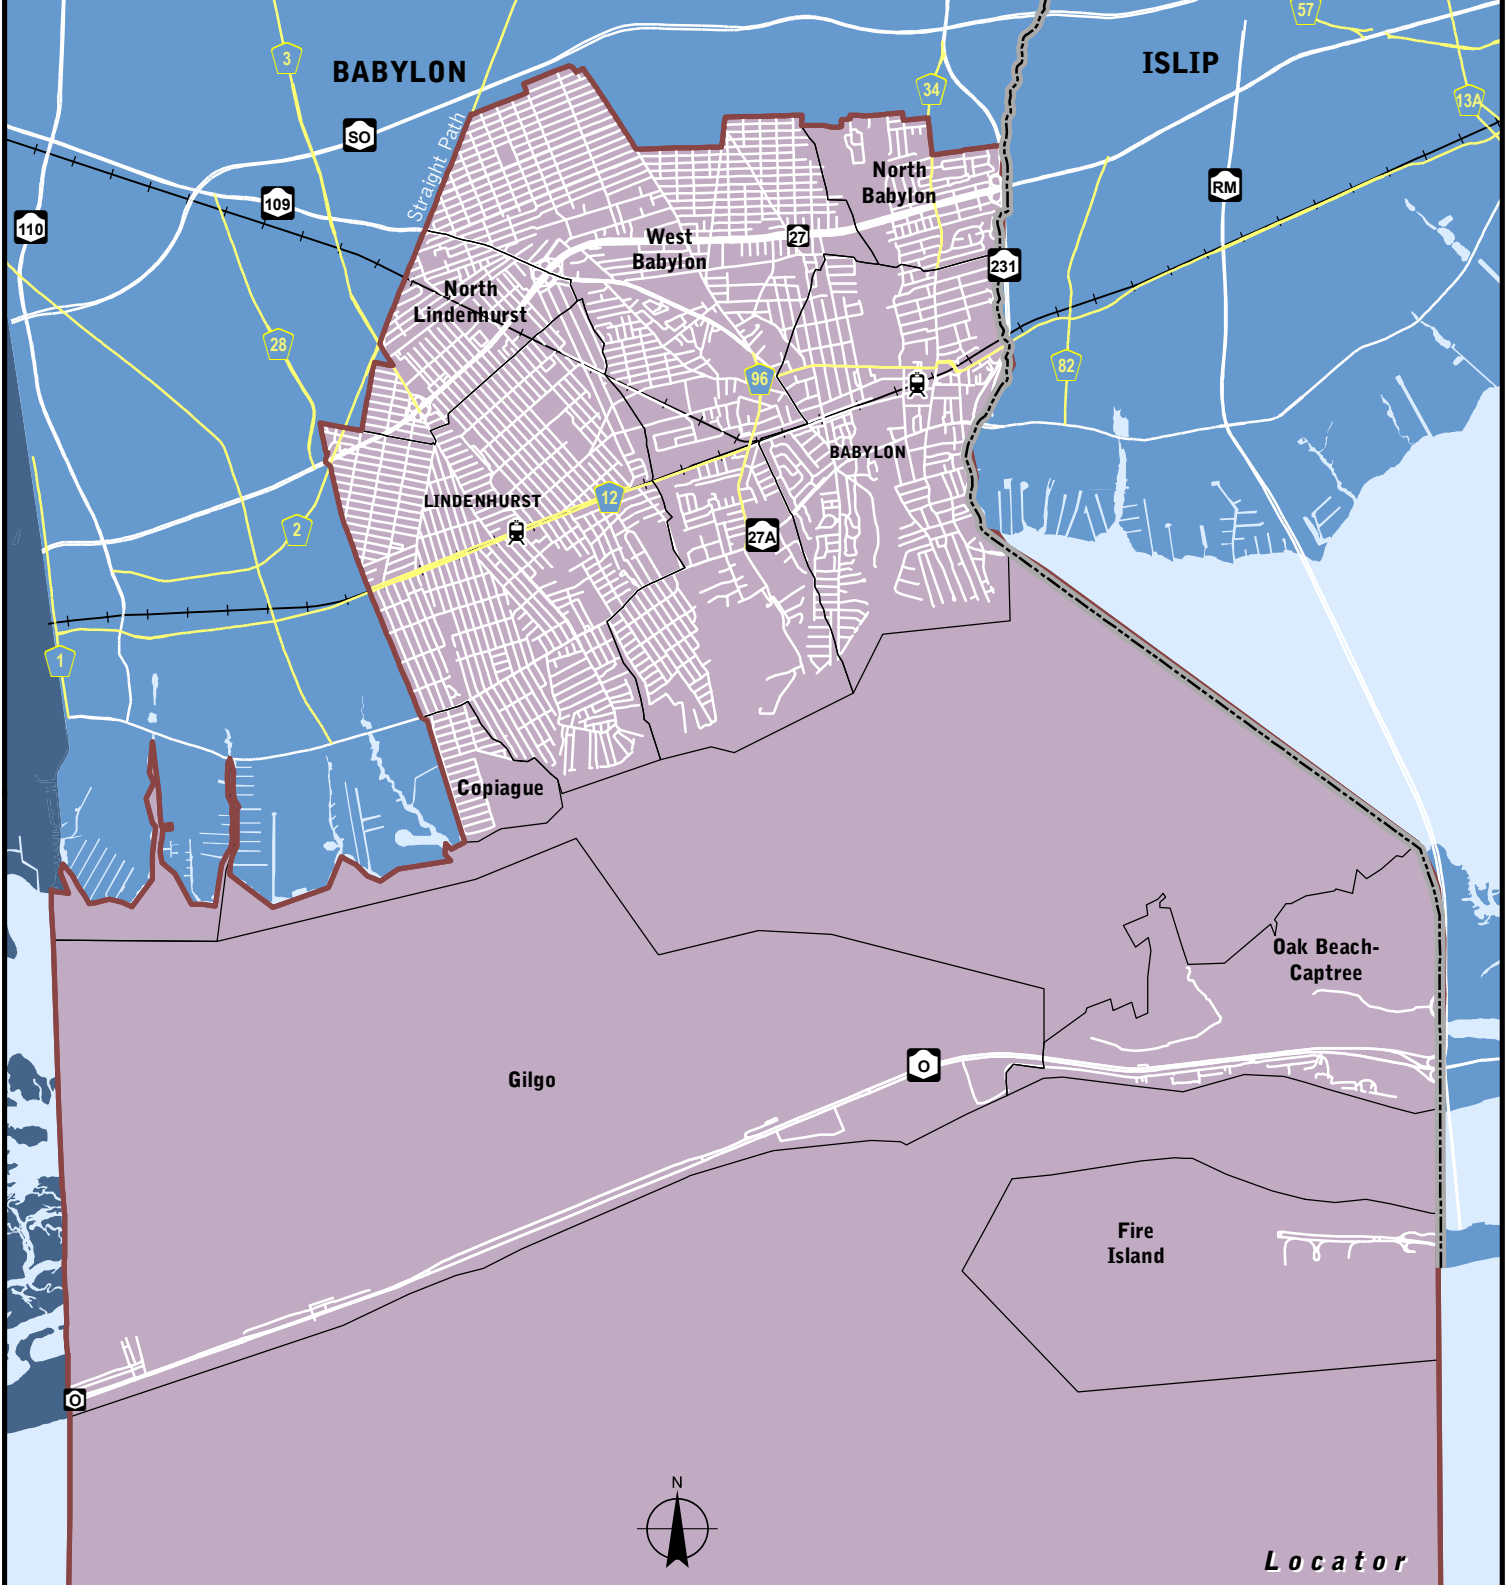

SUFFOLK COUNTY LEGISLATIVE DISTRICT 14

Town of Babylon
Suffolk County, New York

0 3,000 6,000 9,000
Feet

0 1 2
Miles

Locator