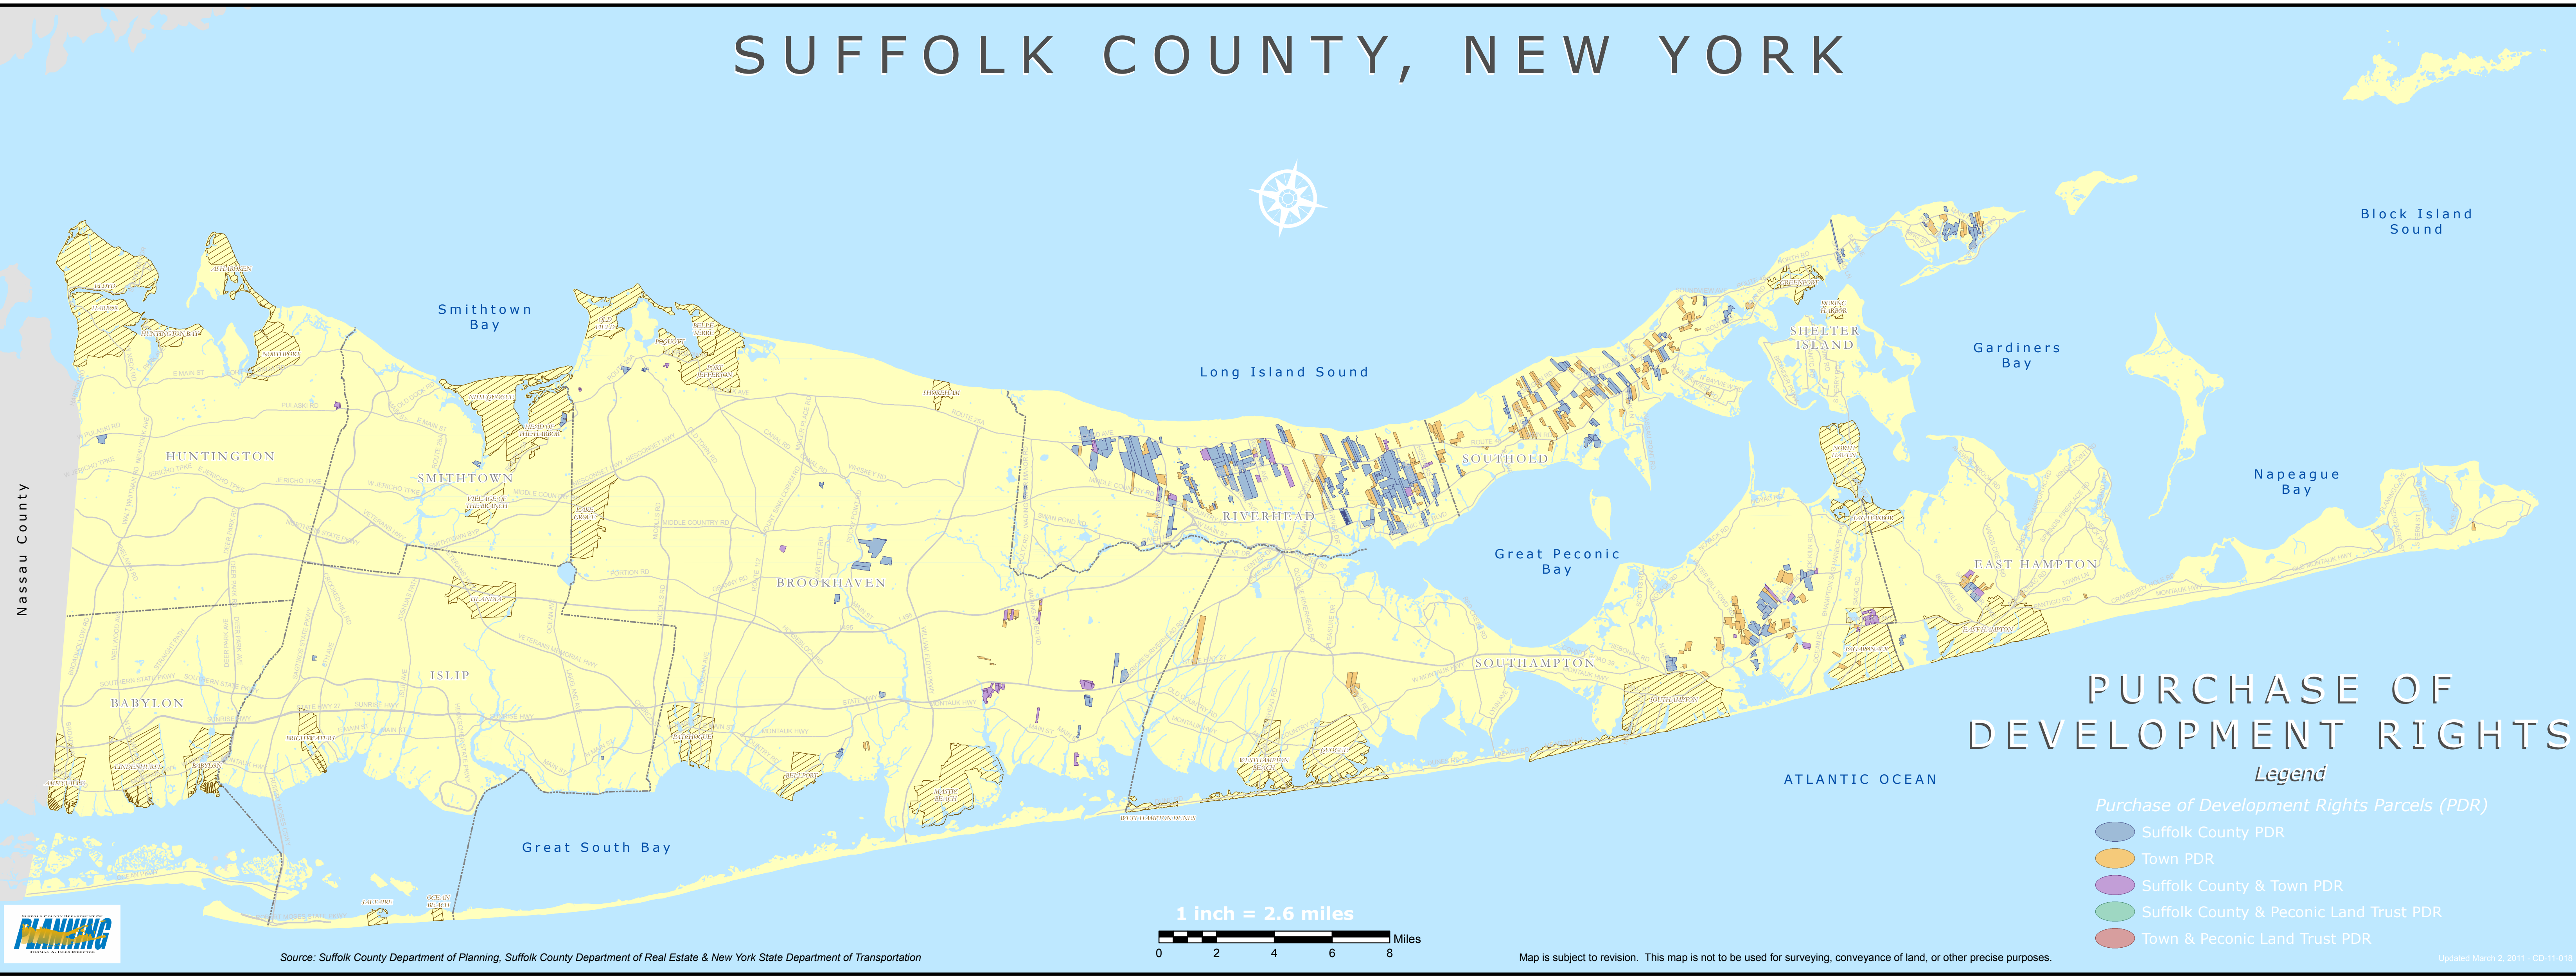

SUFFOLK COUNTY, NEW YORK

PURCHASE OF DEVELOPMENT RIGHTS

- Legend*
- Purchase of Development Rights Parcels (PDR)
 - Suffolk County PDR
 - Town PDR
 - Suffolk County & Town PDR
 - Suffolk County & Peconic Land Trust PDR
 - Town & Peconic Land Trust PDR

Nassau County

Source: Suffolk County Department of Planning, Suffolk County Department of Real Estate & New York State Department of Transportation

1 inch = 2.6 miles
0 2 4 6 8 Miles

Map is subject to revision. This map is not to be used for surveying, conveyance of land, or other precise purposes.