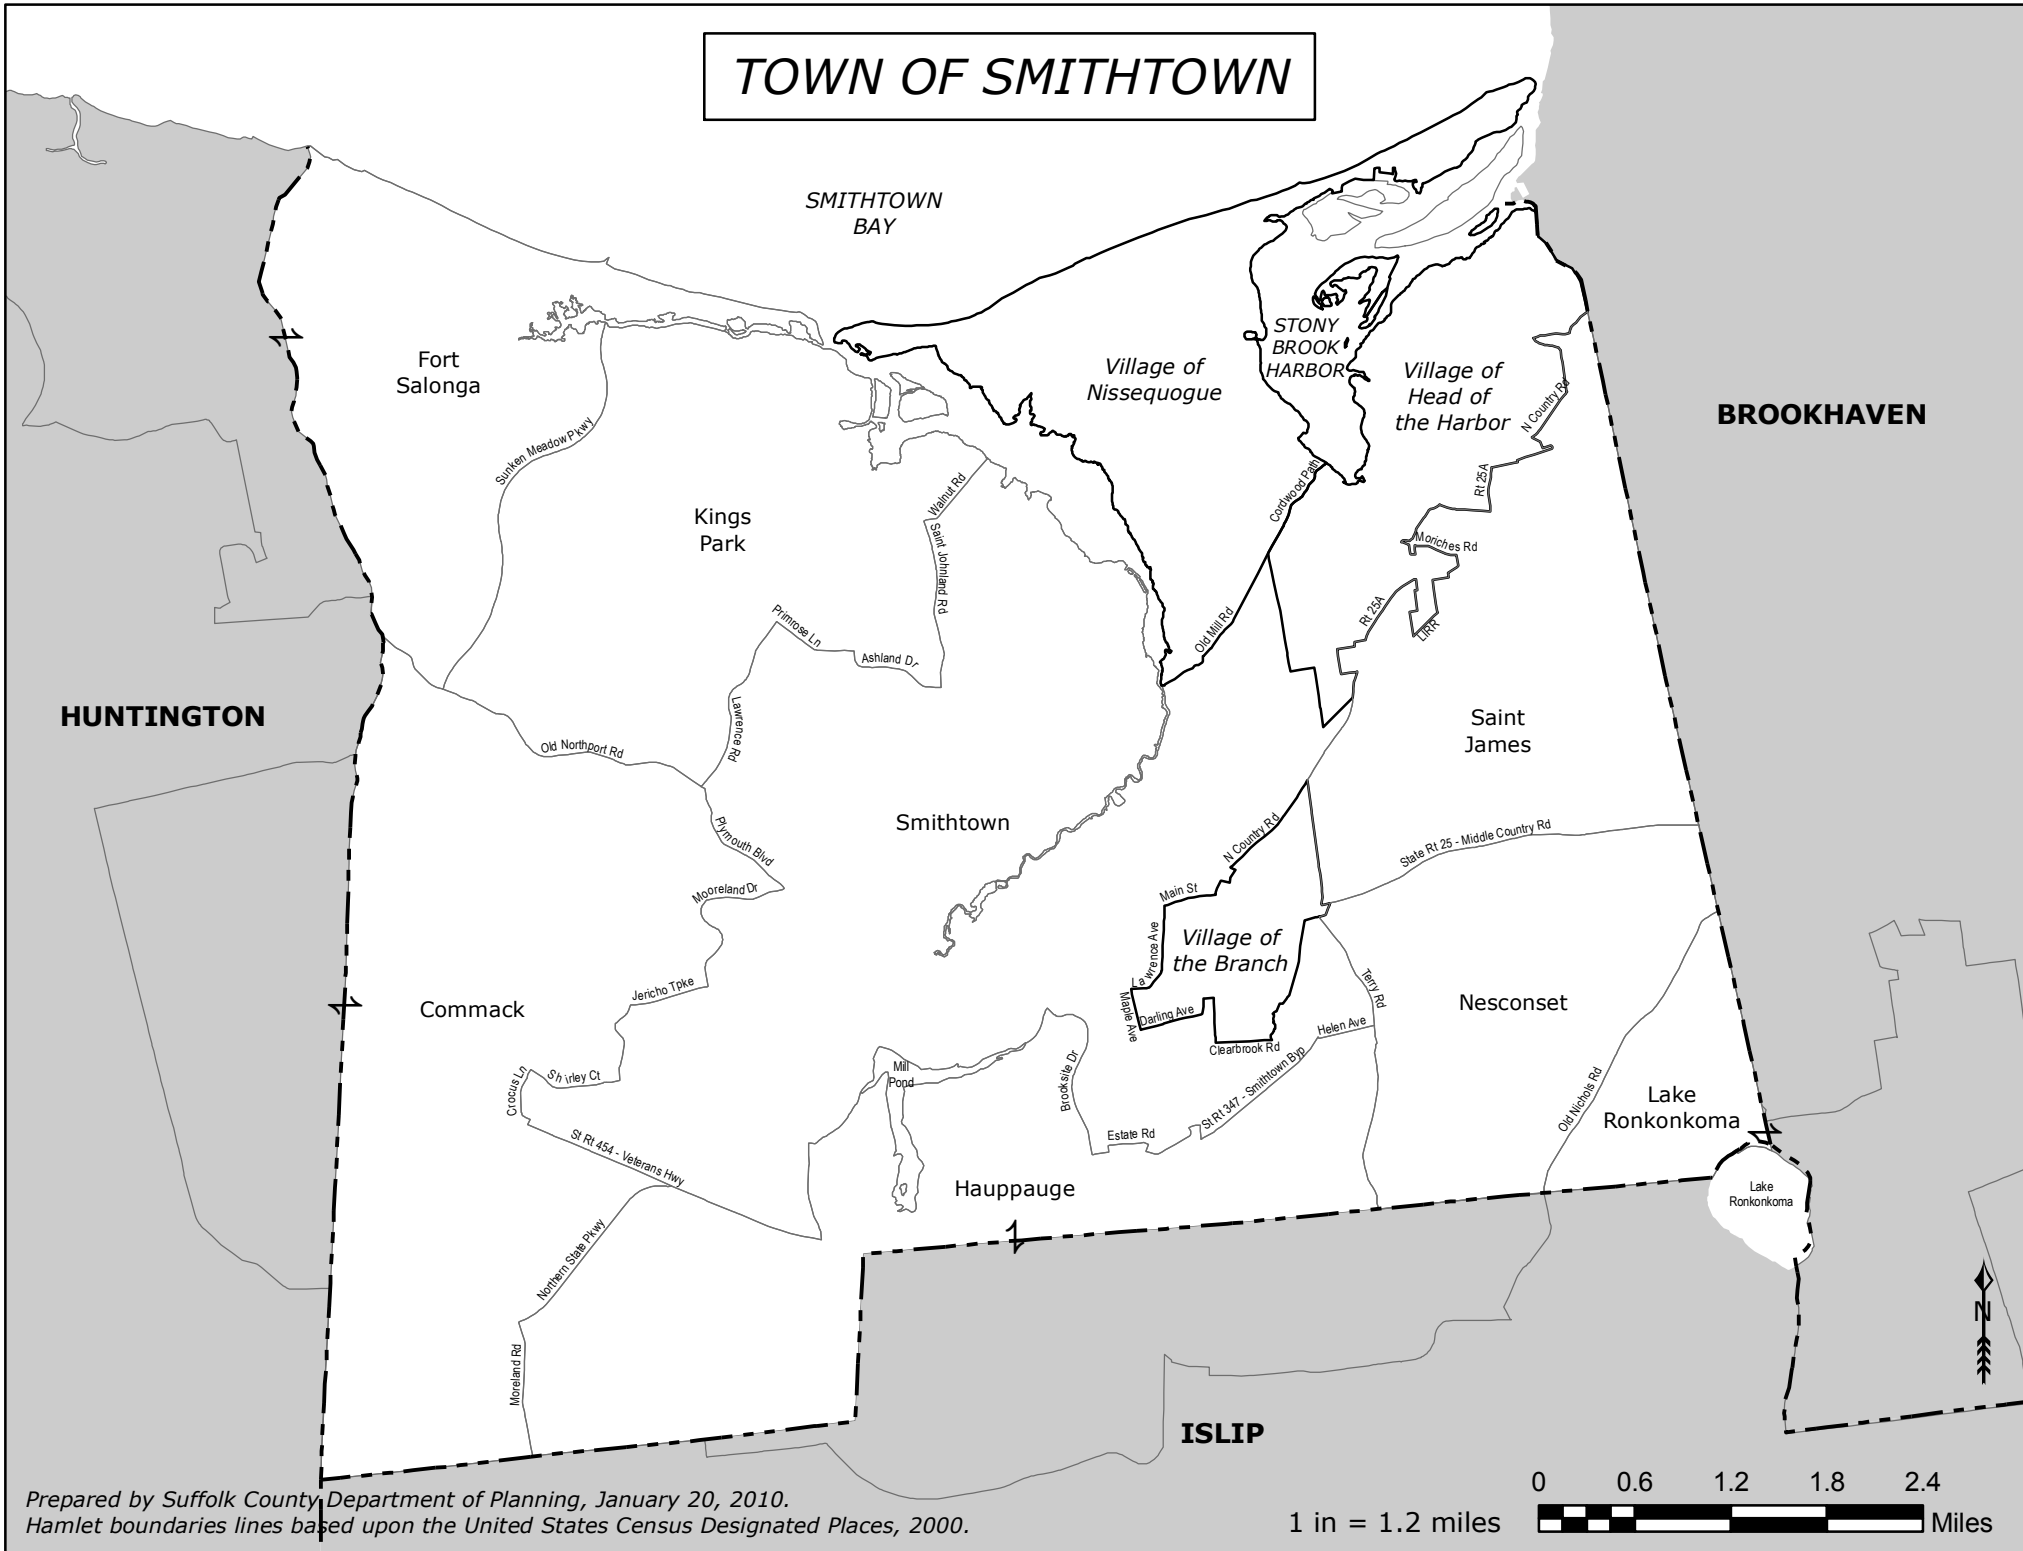

# TOWN OF SMITHTOWN

Prepared by Suffolk County Department of Planning, January 20, 2010.  
Hamlet boundaries lines based upon the United States Census Designated Places, 2000.

0 0.6 1.2 1.8 2.4  
1 in = 1.2 miles Miles