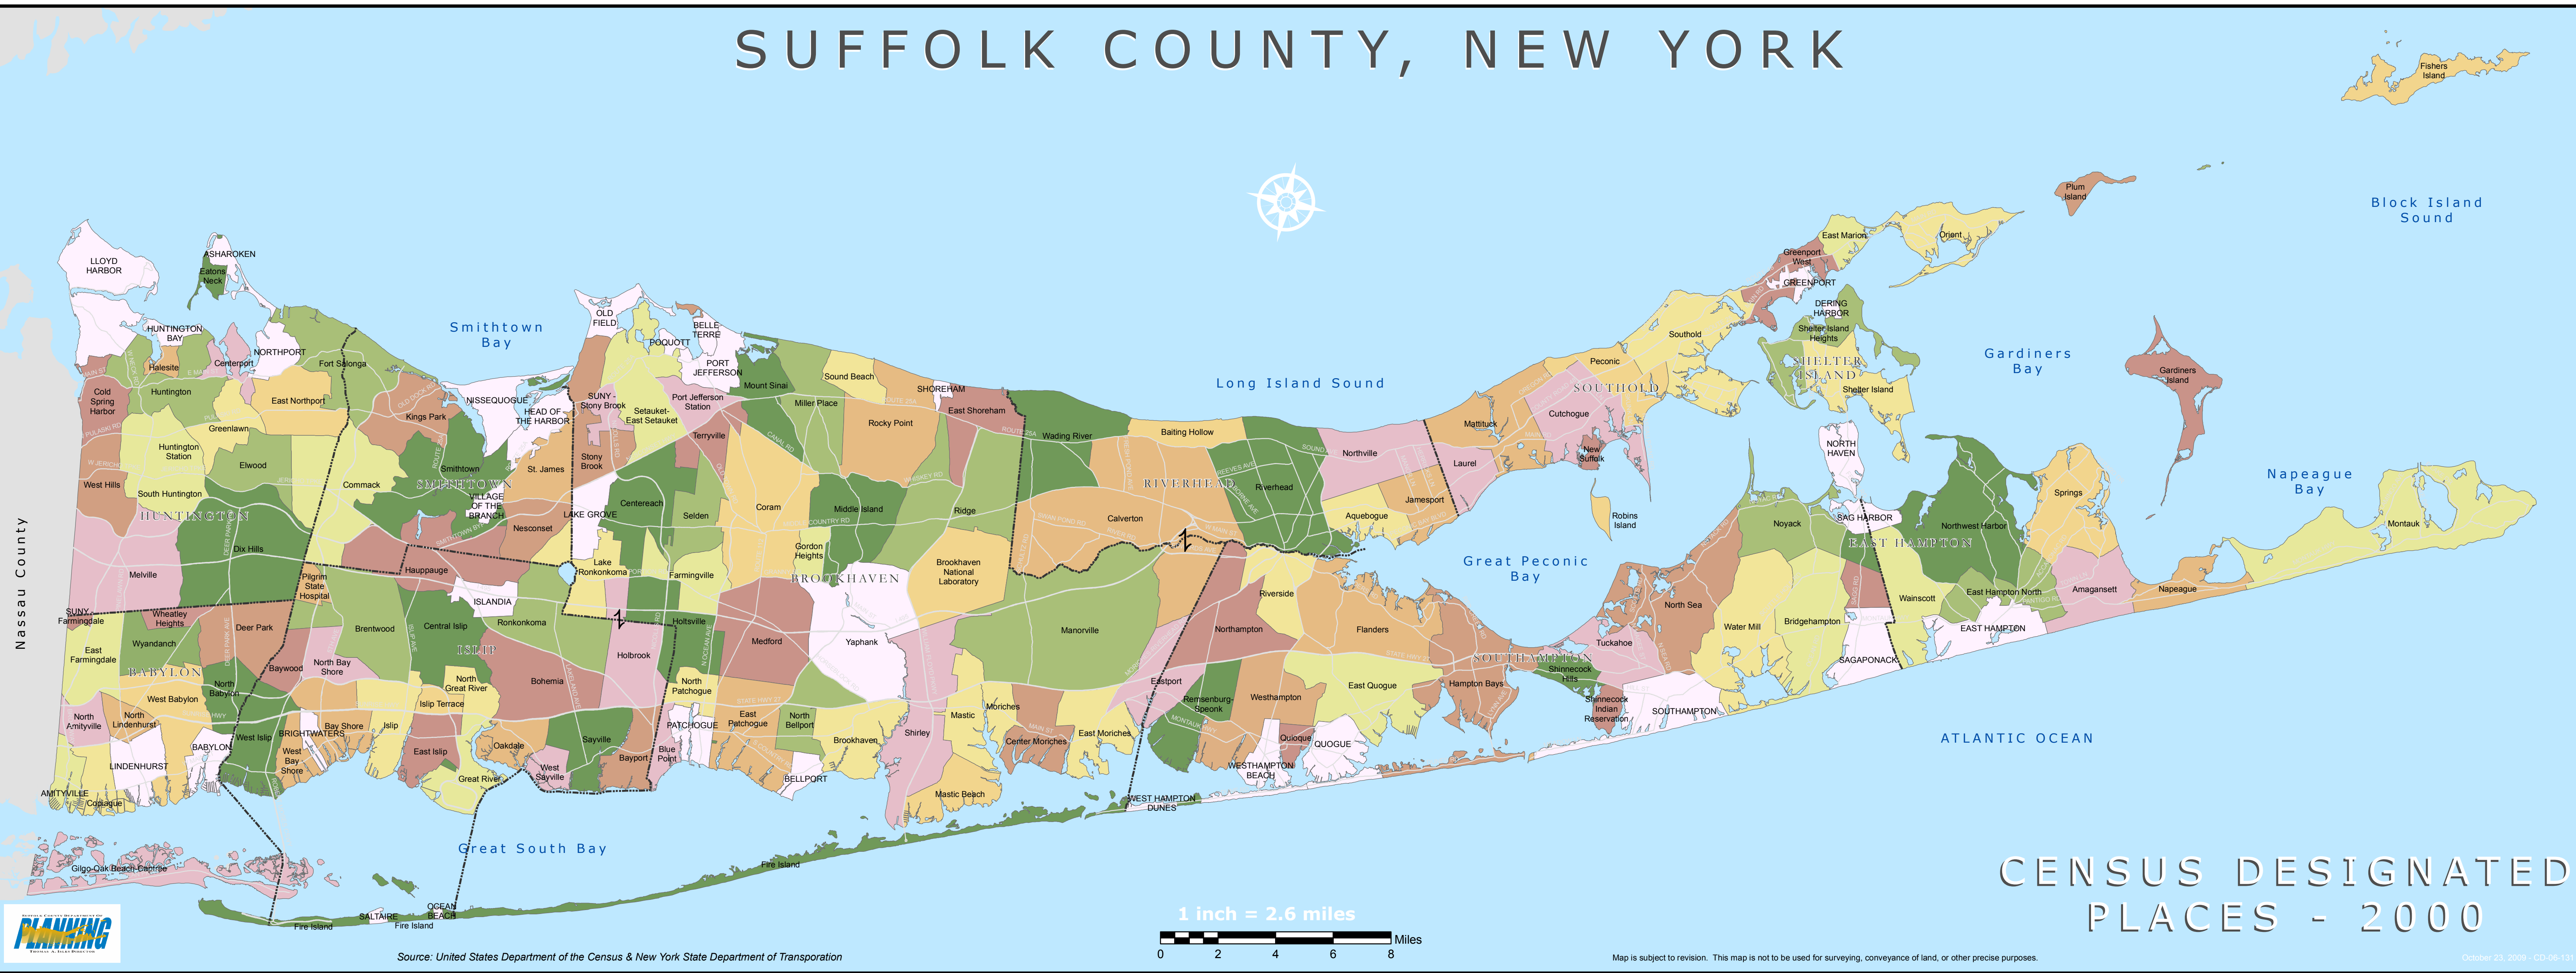

# SUFFOLK COUNTY, NEW YORK

Nassau County

Source: United States Department of the Census & New York State Department of Transportation

Map is subject to revision. This map is not to be used for surveying, conveyance of land, or other precise purposes.

## CENSUS DESIGNATED PLACES - 2000