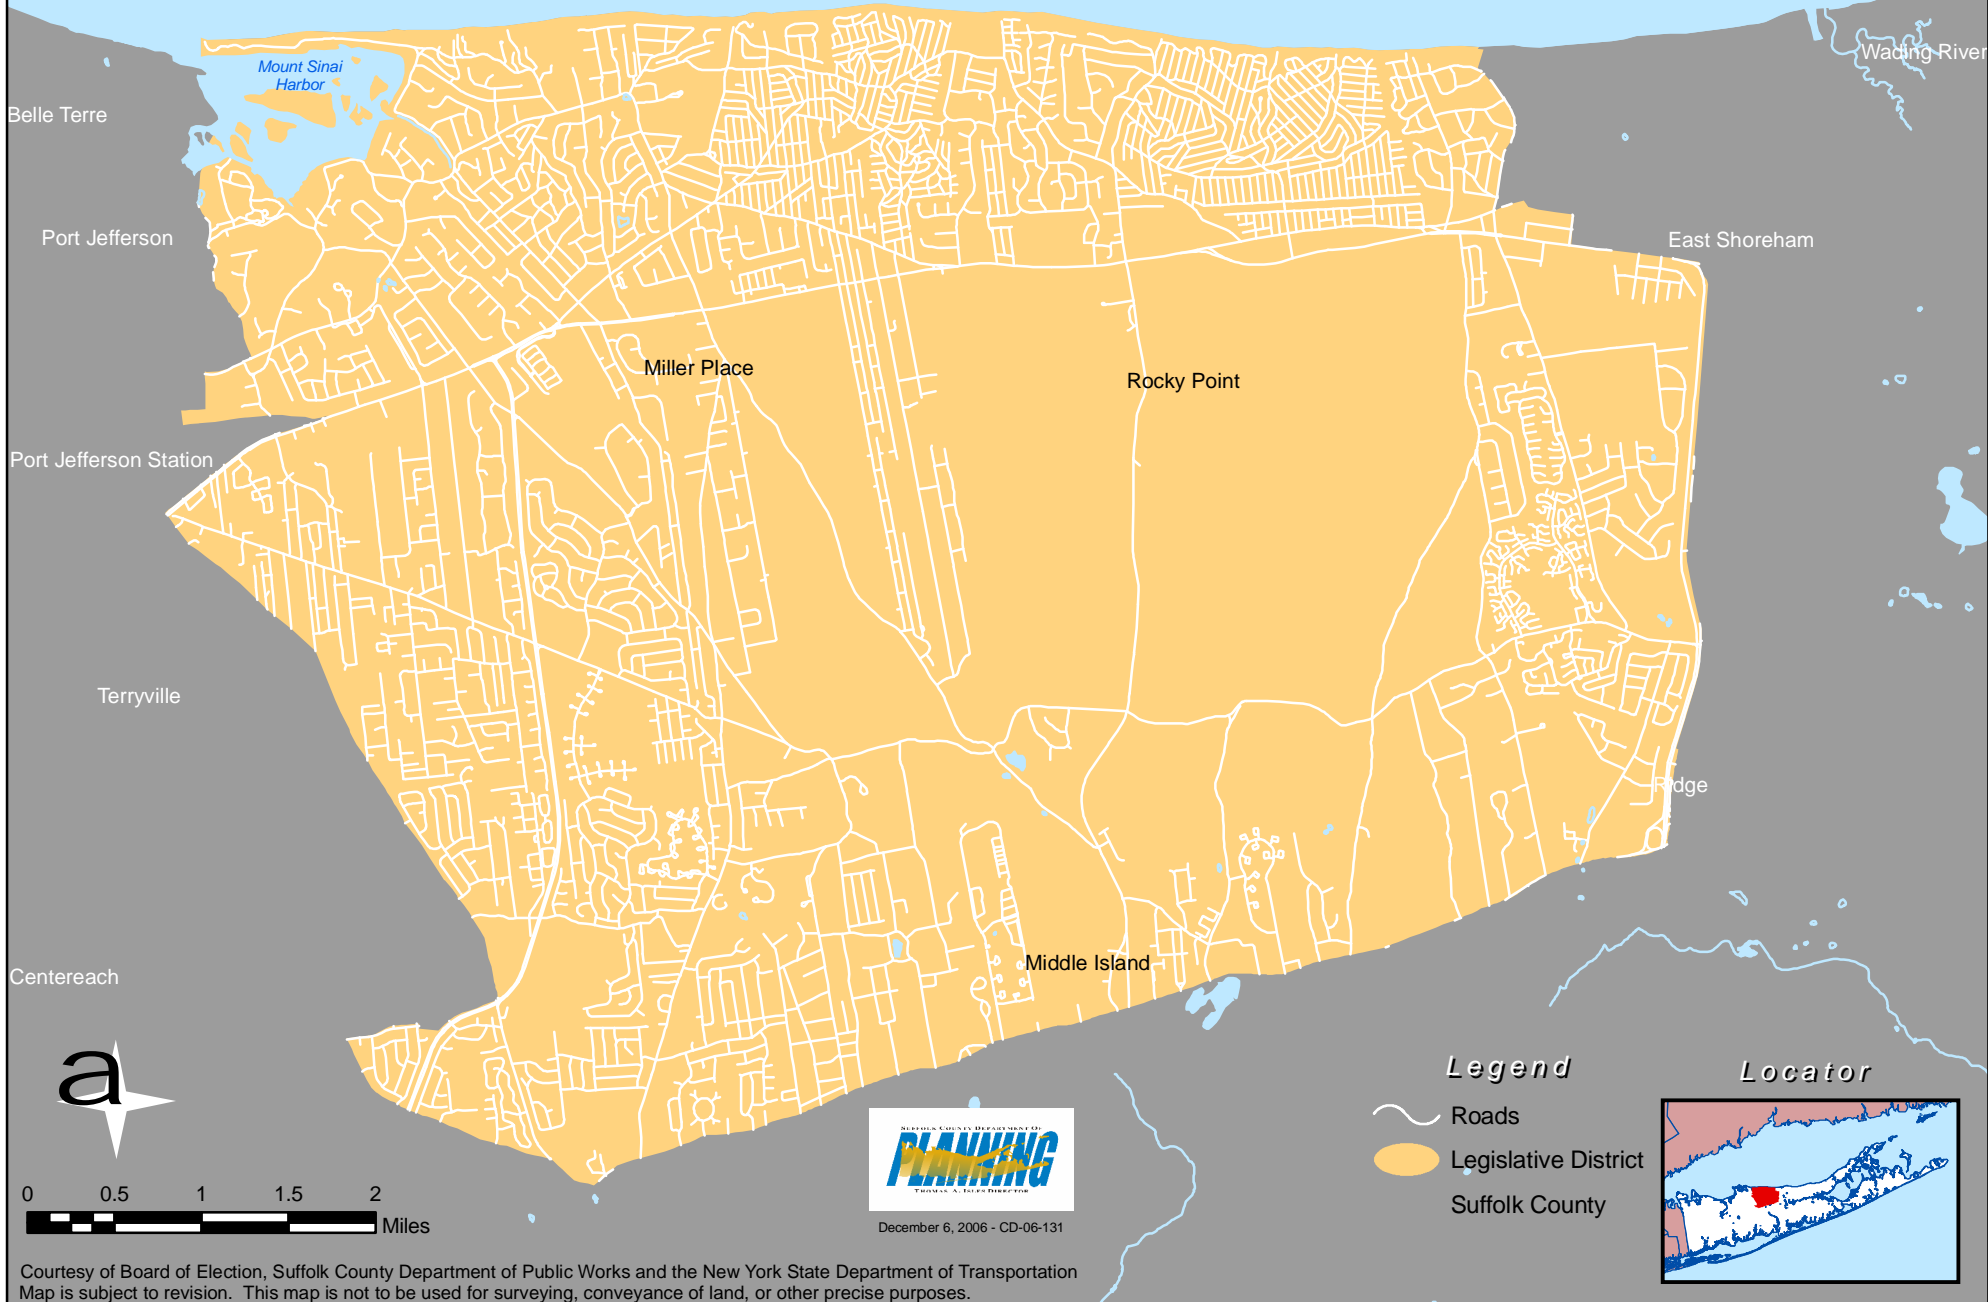

# LEGISLATIVE DISTRICT 6

## Suffolk County, New York

Long Island Sound

Courtesy of Board of Election, Suffolk County Department of Public Works and the New York State Department of Transportation  
Map is subject to revision. This map is not to be used for surveying, conveyance of land, or other precise purposes.