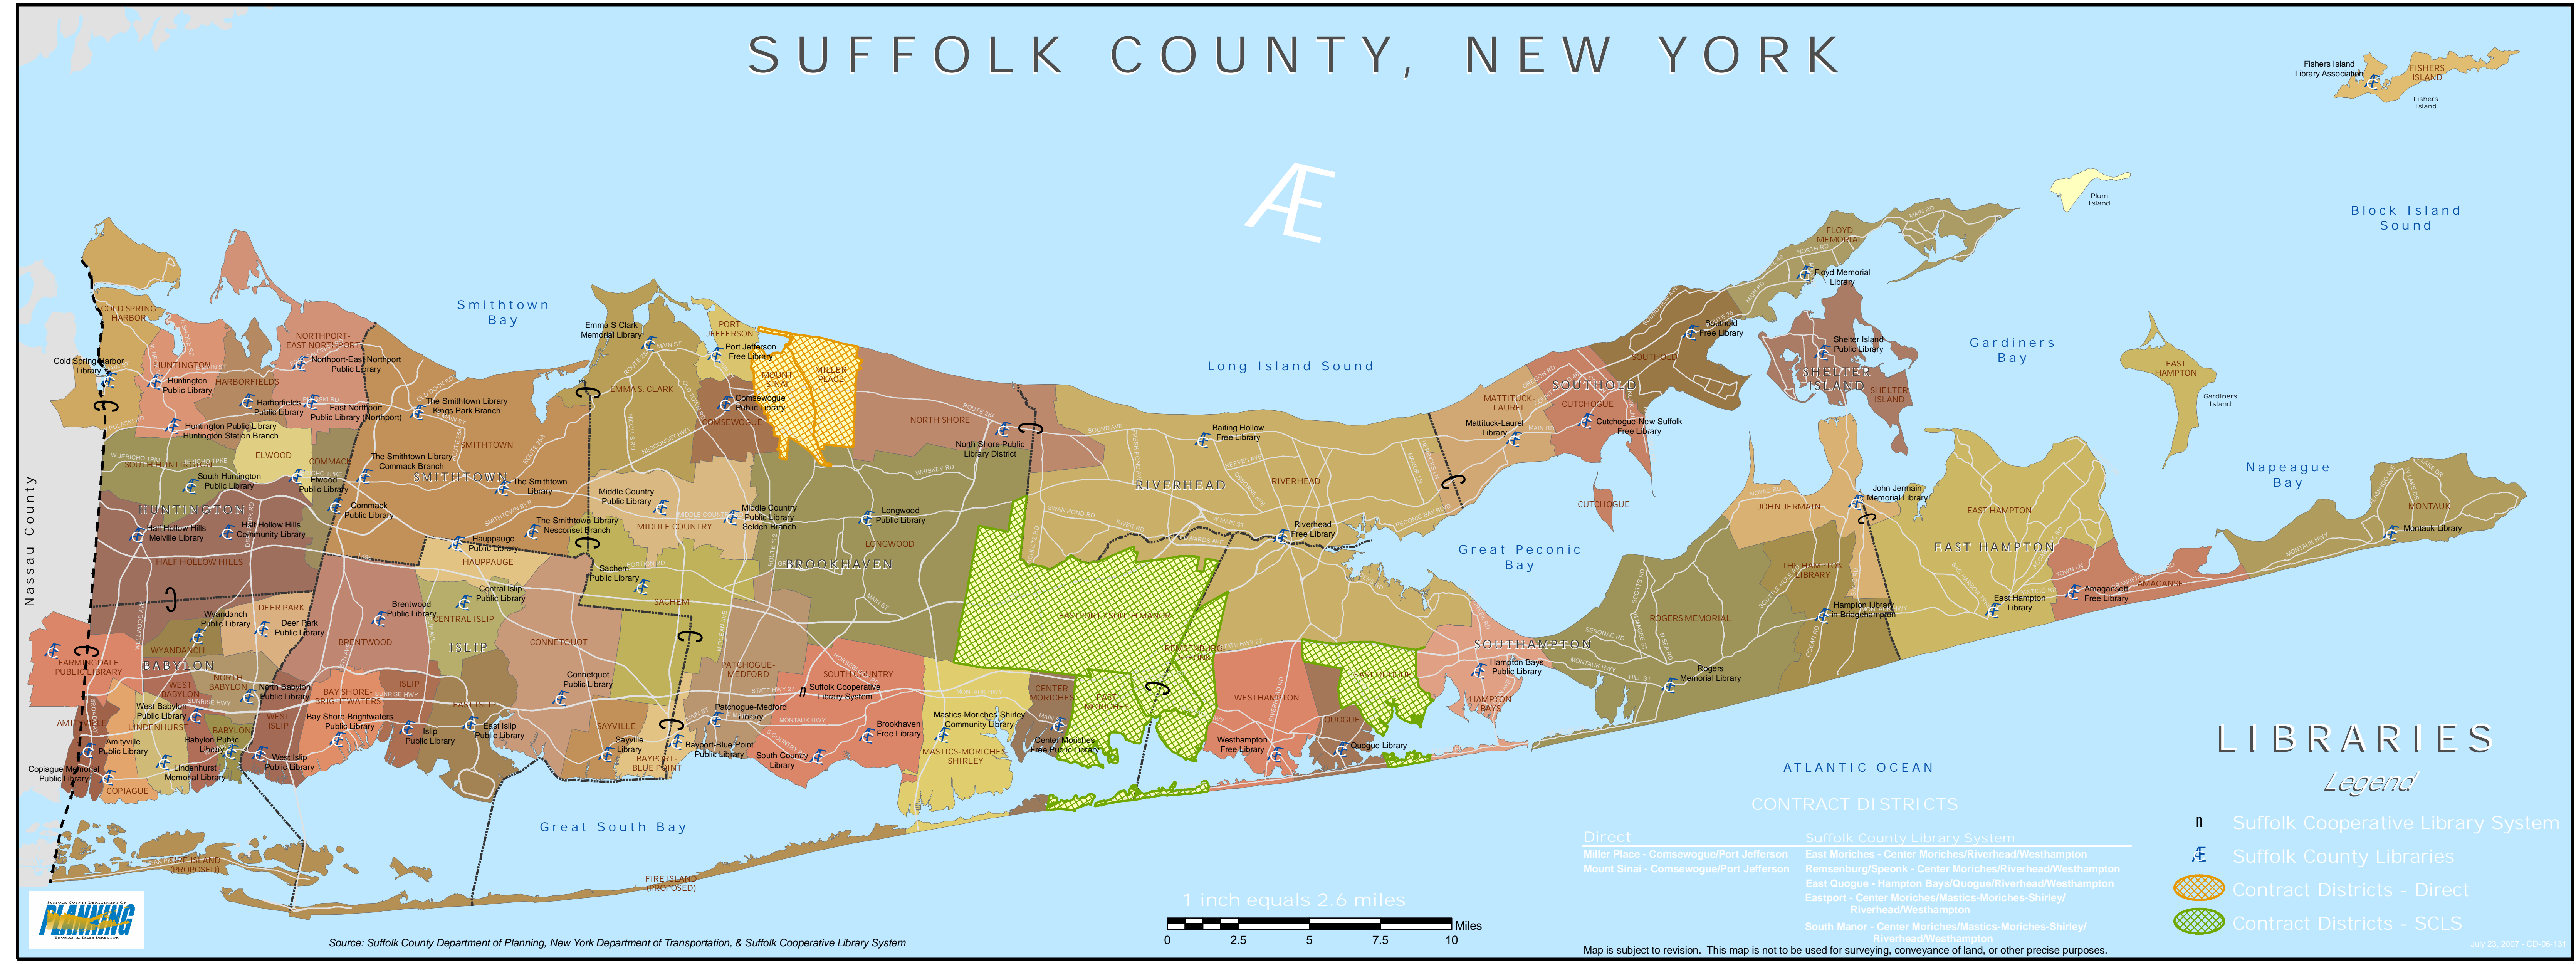

SUFFOLK COUNTY, NEW YORK

LIBRARIES Legend

- Suffolk Cooperative Library System
 - Suffolk County Libraries
 - Contract Districts - Direct
 - Contract Districts - SCLS
- Direct**
- Miller Place - Comsewogue/Port Jefferson
 - Mount Sinai - Comsewogue/Port Jefferson
- Suffolk County Library System**
- East Moriches - Center Moriches/Riverhead/Westhampton
 - Remsenburg/Speonk - Center Moriches/Riverhead/Westhampton
 - East Quogue - Hampton Bays/Quogue/Riverhead/Westhampton
 - Eastport - Center Moriches/Mastics-Moriches-Shirley/Riverhead/Westhampton
 - South Manor - Center Moriches/Mastics-Moriches-Shirley/Riverhead/Westhampton

Source: Suffolk County Department of Planning, New York Department of Transportation, & Suffolk Cooperative Library System

Map is subject to revision. This map is not to be used for surveying, conveyance of land, or other precise purposes.