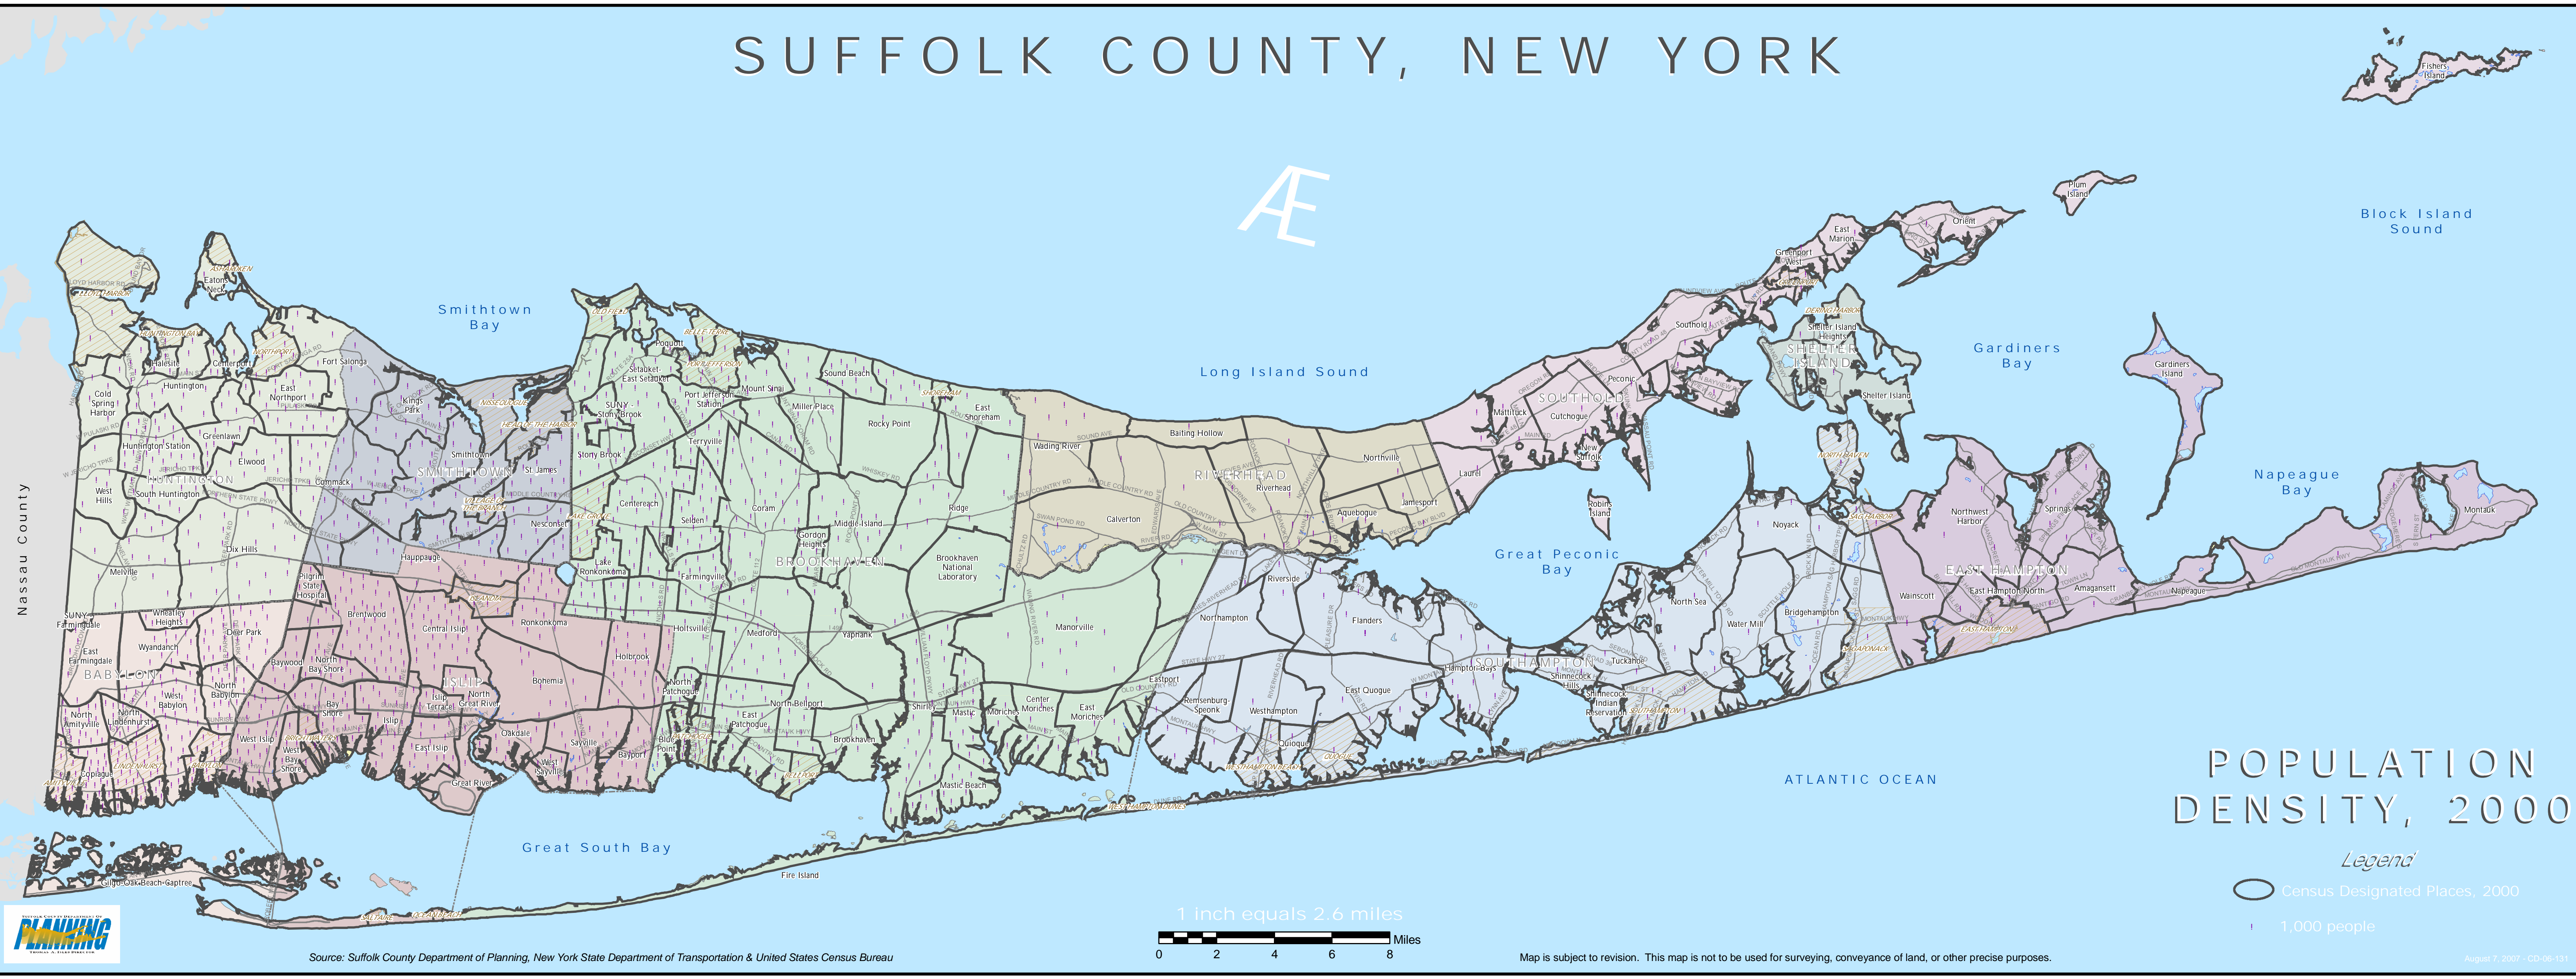

SUFFOLK COUNTY, NEW YORK

POPULATION DENSITY, 2000

Legend

- Census Designated Places, 2000
- 1,000 people

1 inch equals 2.6 miles

Source: Suffolk County Department of Planning, New York State Department of Transportation & United States Census Bureau

Map is subject to revision. This map is not to be used for surveying, conveyance of land, or other precise purposes.

August 7, 2007 - CD-06-131