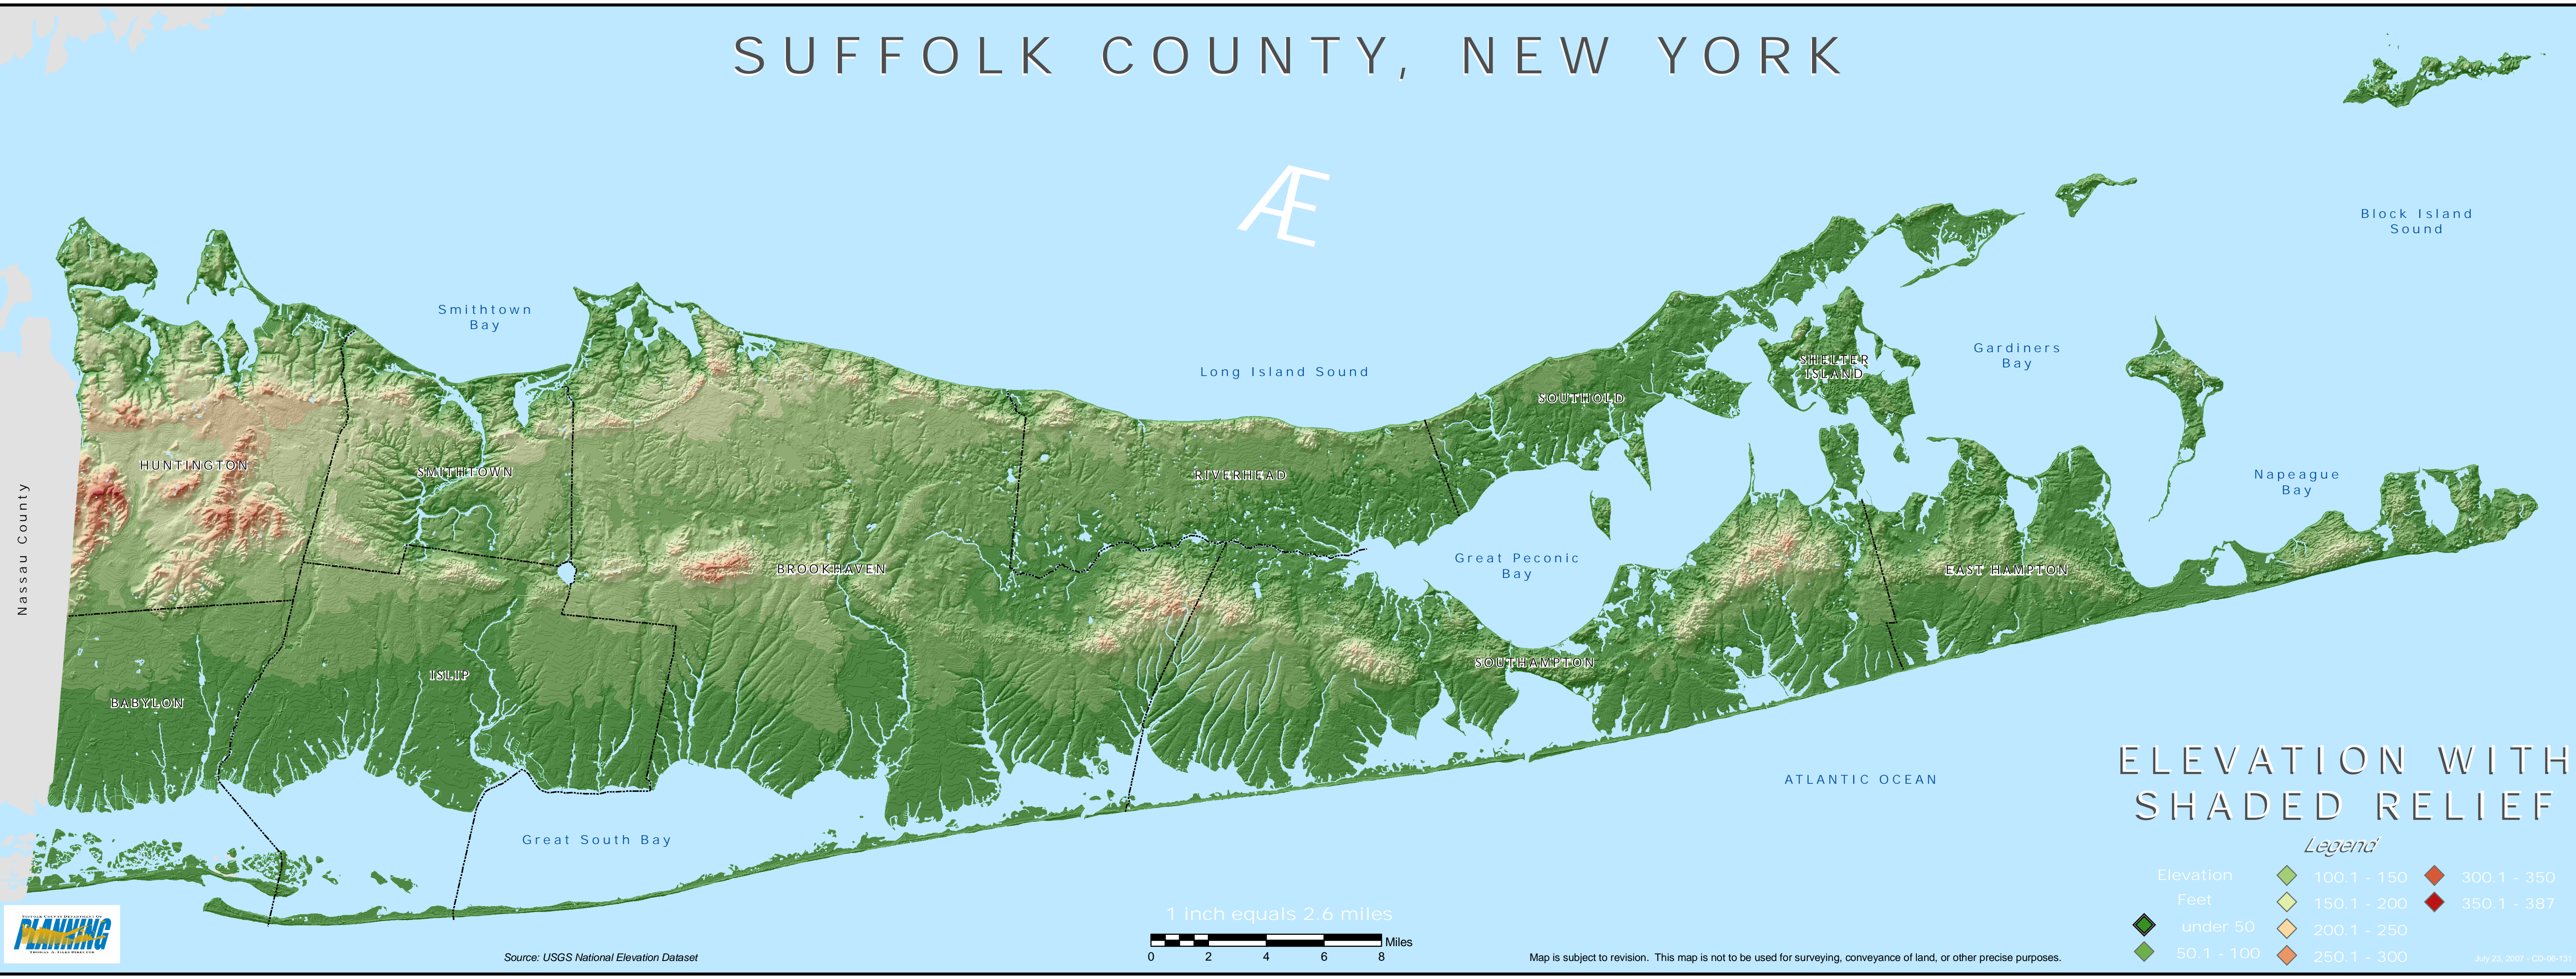

# SUFFOLK COUNTY, NEW YORK

Nassau County

## ELEVATION WITH SHADED RELIEF

Legend

Elevation Feet	Legend	Elevation Feet
under 50		300.1 - 350
50.1 - 100		350.1 - 387
100.1 - 150		
150.1 - 200		
200.1 - 250		
250.1 - 300		

Source: USGS National Elevation Dataset

Map is subject to revision. This map is not to be used for surveying, conveyance of land, or other precise purposes.

July 23, 2007 - CD-06-131